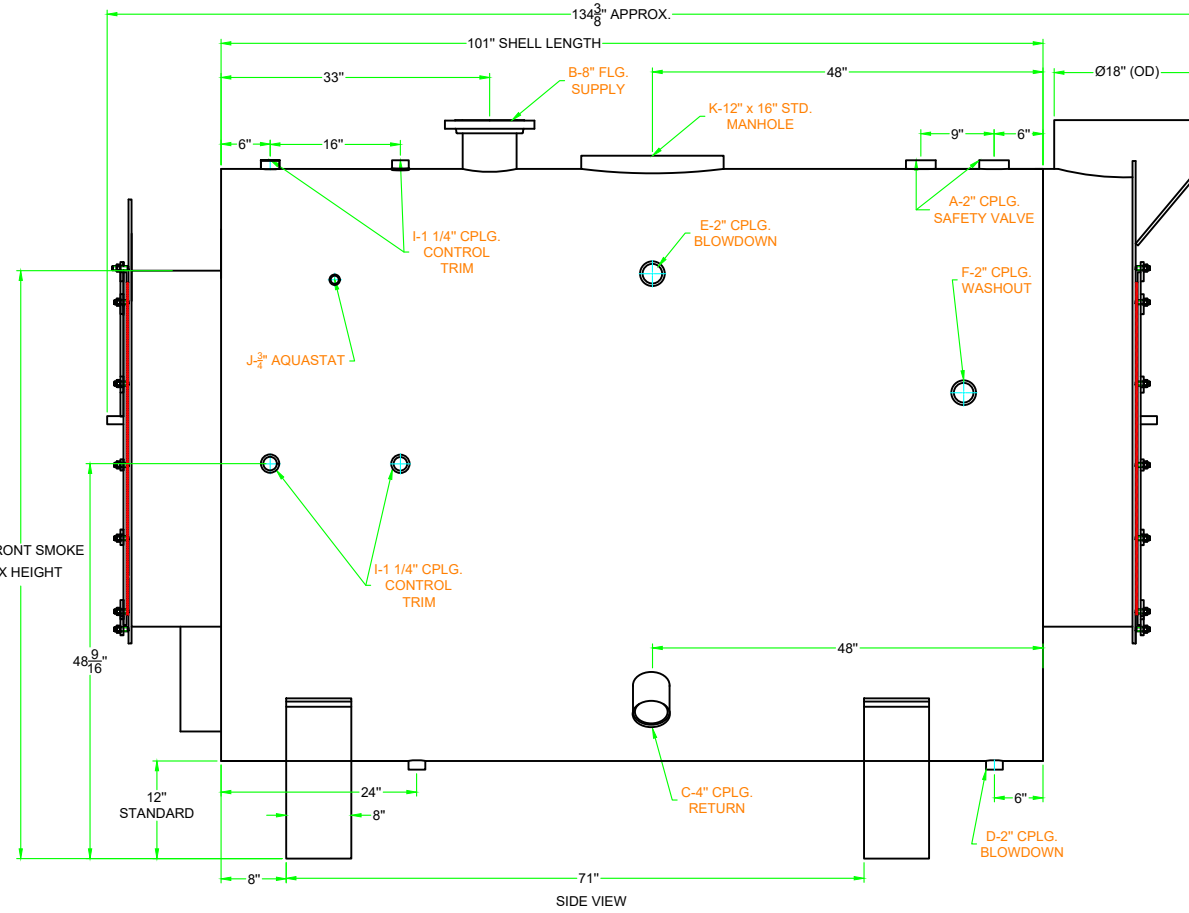

SIDE VIEW

DRAWN BY MJA	09-11-2023
CHECK BY THOMAS FRANCULO	09-11-2023
QUALITY CONTROL THOMAS FRANCULO	09-11-2023

INDUSTRIAL STEAM BOILER CORPORATION
70 LAMBERT AVE, COPIAGUE, NY 11726
Ph: 1-718-665-0888

125 HP 3 PASS (15 PSI STEAM)
FRONT, SIDE, REAR & TOP VIEW

SIZE B	PROJECT NO	DWG NO. ISB3-125SD	REV 0
SCALE 1:25	SHEET #1