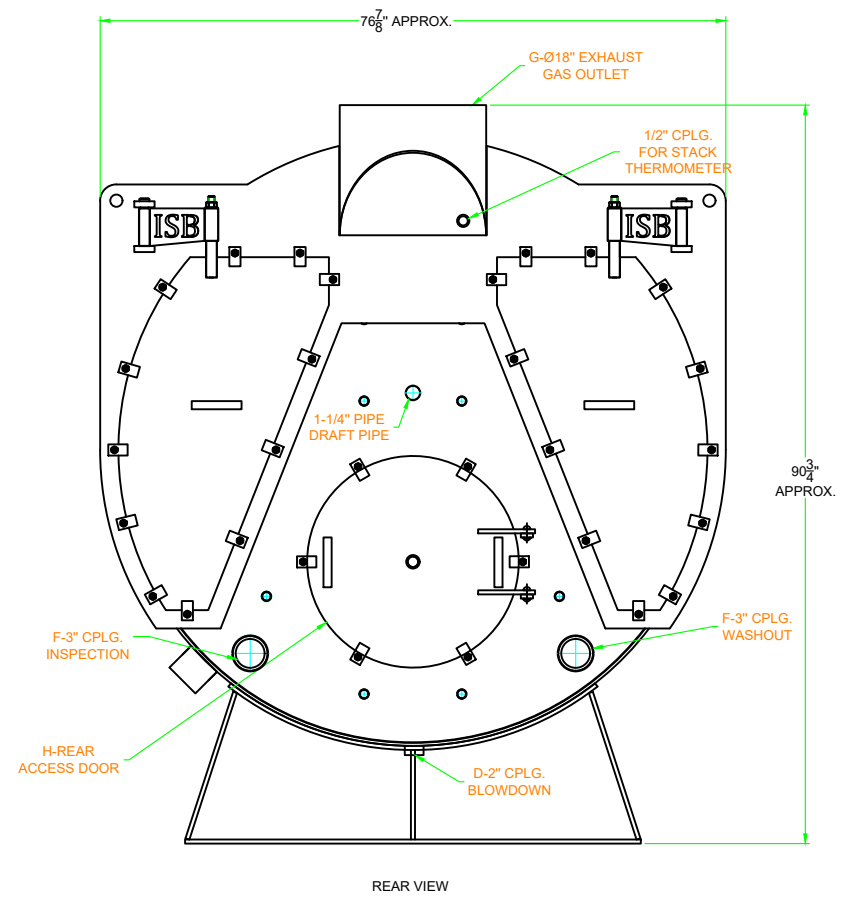

REAR VIEW

DRAWN BY MJA	09-11-2023
CHECK BY THOMAS FRANCULO	09-11-2023
QUALITY CONTROL THOMAS FRANCULO	09-11-2023

INDUSTRIAL STEAM BOILER CORPORATION
70 LAMBERT AVE, COPIAGUE, NY 11726
Ph: 1-718-665-0888

125 HP 3 PASS (15 PSI STEAM)
FRONT, SIDE, REAR & TOP VIEW

SIZE B	PROJECT NO	DWG NO. ISB3-125SD	REV 0
SCALE 1:25	SHEET #1