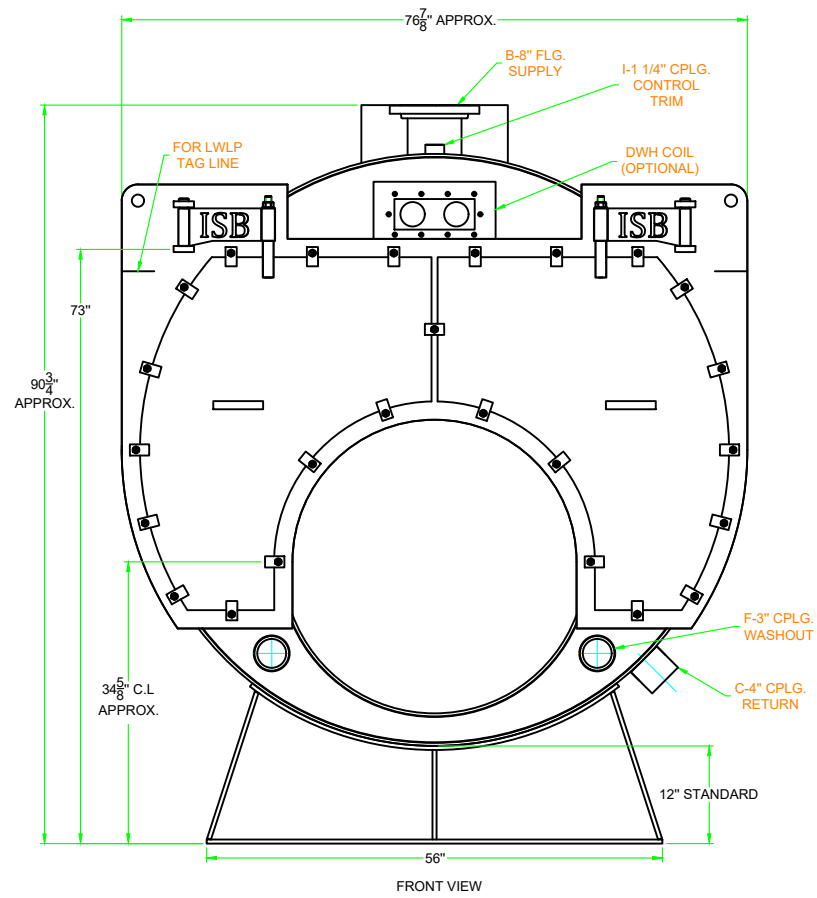

FRONT VIEW

DRAWN BY MJA	09-11-2023
CHECK BY THOMAS FRANCULO	09-11-2023
QUALITY CONTROL THOMAS FRANCULO	09-11-2023

INDUSTRIAL STEAM BOILER CORPORATION
70 LAMBERT AVE, COPIAGUE, NY 11726
Ph: 1-718-665-0888

125 HP 3 PASS (15 PSI STEAM)
FRONT, SIDE, REAR & TOP VIEW

SIZE B	PROJECT NO	DWG NO. ISB3-125SD	REV 0
SCALE 1:25	SHEET #1