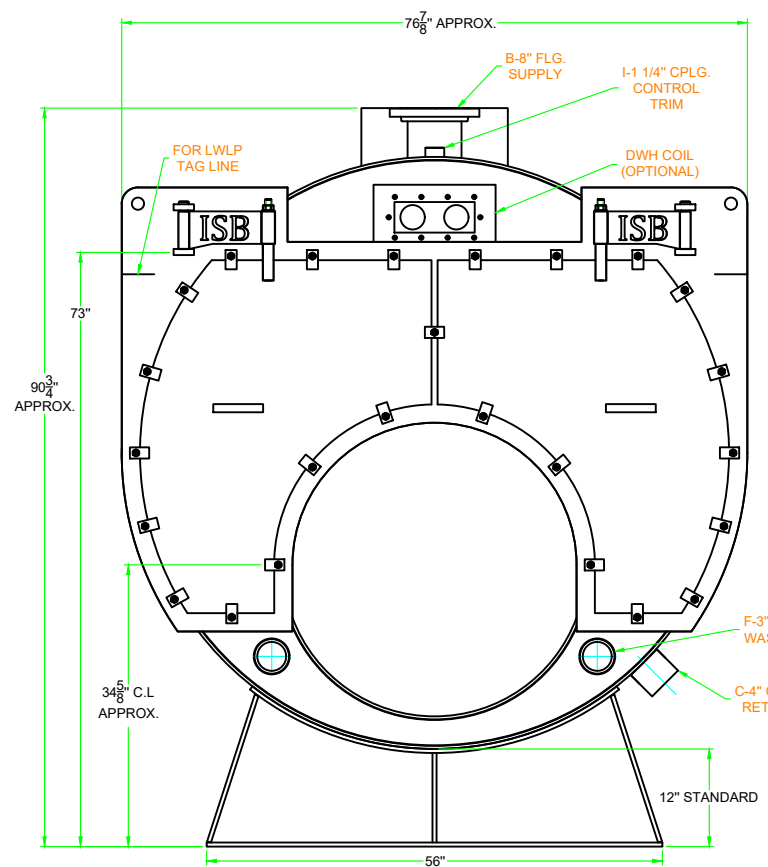

FRONT VIEW

DRAWN BY MJA	09-11-2023
CHECK BY THOMAS FRANCUCCIO	09-11-2023
QUALITY CONTROL THOMAS FRANCUCCIO	09-11-2023

INDUSTRIAL STEAM BOILER CORPORATION
70 LAMBERT AVE, COPIAGUE, NY 11726
Ph: 1-718-665-0888

150 HP 3 PASS (15 PSI STEAM)
FRONT, SIDE, REAR & TOP VIEW

SIZE B	PROJECT NO	DWG NO. ISB3-150SD	REV 0
SCALE 1:25	SHEET #1