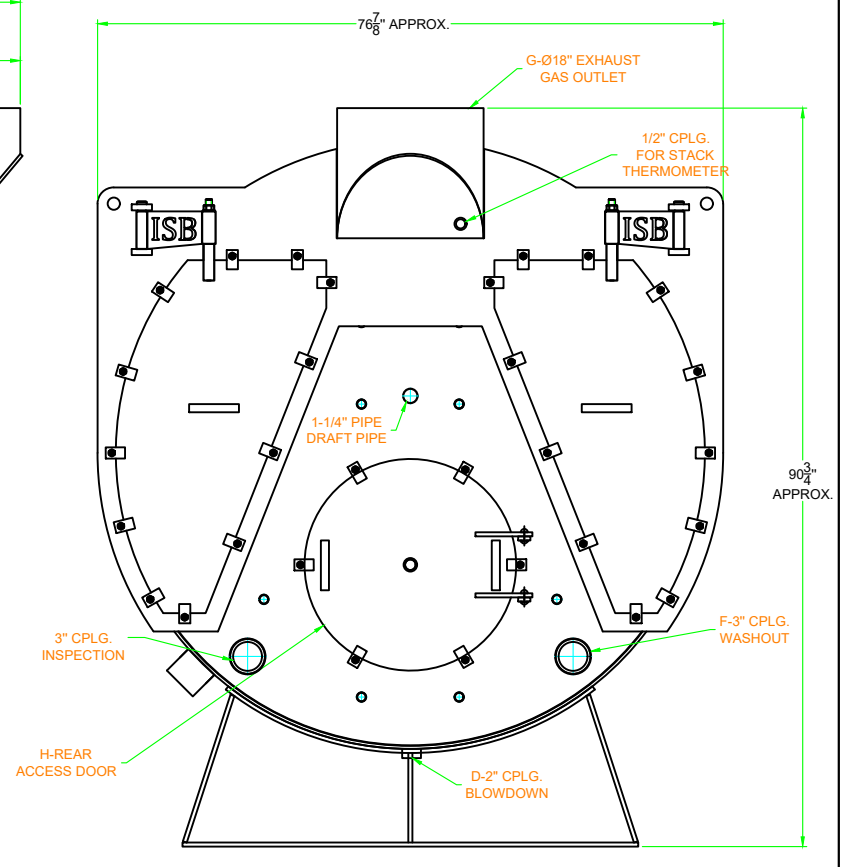

REAR VIEW

DRAWN BY MJA	09-11-2023
CHECK BY THOMAS FRANCUCCIO	09-11-2023
QUALITY CONTROL THOMAS FRANCUCCIO	09-11-2023

INDUSTRIAL STEAM BOILER CORPORATION
70 LAMBERT AVE, COPIAGUE, NY 11726
Ph: 1-718-665-0888

150 HP 3 PASS (15 PSI STEAM)
FRONT, SIDE, REAR & TOP VIEW

SIZE B	PROJECT NO	DWG NO. ISB3-150SD	REV 0
SCALE 1:25	SHEET #1