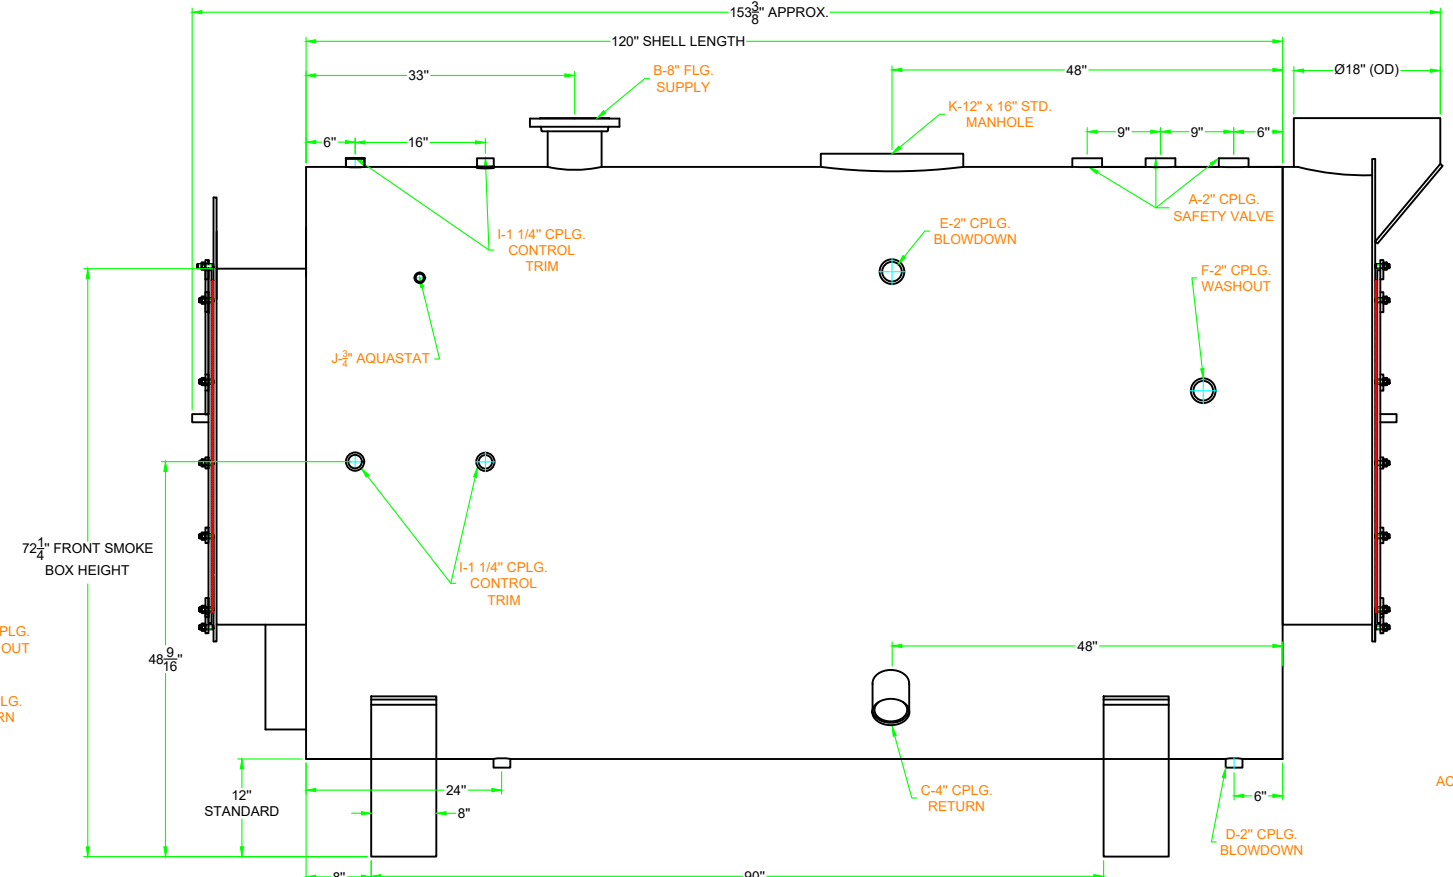

SIDE VIEW

DRAWN BY MJA	09-11-2023
CHECK BY THOMAS FRANCUCCIO	09-11-2023
QUALITY CONTROL THOMAS FRANCUCCIO	09-11-2023

INDUSTRIAL STEAM BOILER CORPORATION
70 LAMBERT AVE, COPIAGUE, NY 11726
Ph: 1-718-665-0888

150 HP 3 PASS (15 PSI STEAM)
FRONT, SIDE, REAR & TOP VIEW

SIZE B	PROJECT NO	DWG NO. ISB3-150SD	REV 0
SCALE 1:25	SHEET #1