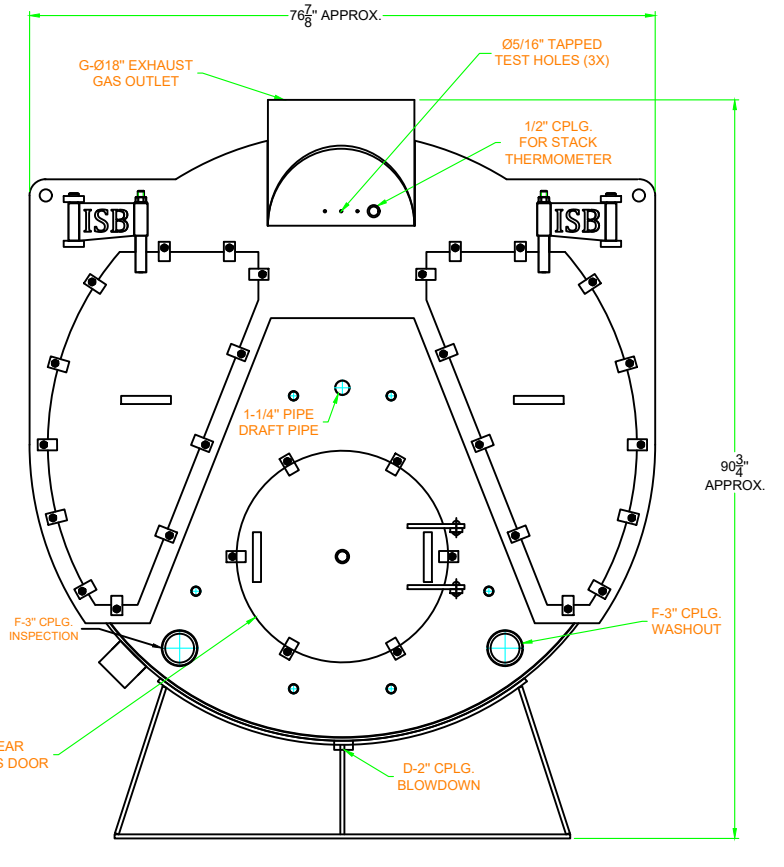

REAR VIEW

DRAWN BY MJA	09-11-2023
CHECK BY THOMAS FRANCUCCIO	09-11-2023
QUALITY CONTROL THOMAS FRANCUCCIO	09-11-2023
THIS DOCUMENT CONTAINS CONFIDENTIAL INFORMATION WHICH IS THE PROPERTY OF INDUSTRIAL STEAM BOILER CORP. THIS DOCUMENT MAY NOT BE REPRODUCED, TRANSFERRED OR USED, OR ITS CONTENTS DISCLOSED, WITHOUT THE WRITTEN PERMISSION OF THE OWNER.	

INDUSTRIAL STEAM BOILER CORPORATION
70 LAMBERT AVE, COPIAGUE, NY 11726
Ph: 1-718-665-0888

175 HP 3 PASS (15 PSI STEAM)
FRONT, SIDE, REAR & TOP VIEW

SIZE B	PROJECT NO.	DWG NO. ISB3-175SD	REV 0
SCALE 1:25	SHEET #1