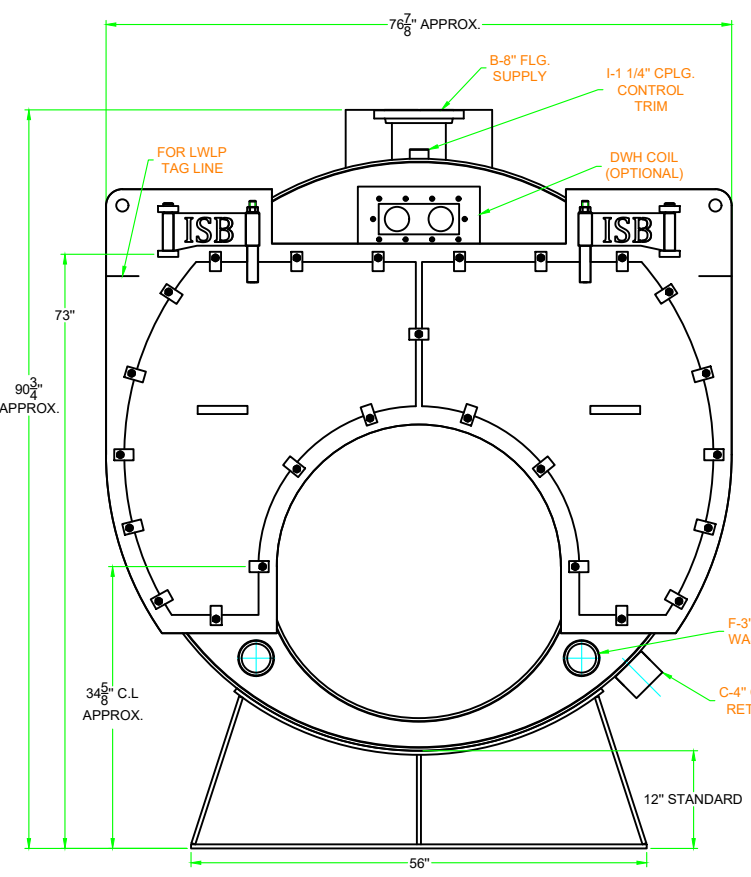

TOP VIEW

FRONT VIEW

SIDE VIEW

REAR VIEW

DRAWN BY MJA	09-11-2023
CHECK BY THOMAS FRANCUCCIO	09-11-2023
QUALITY CONTROL THOMAS FRANCUCCIO	09-11-2023
THIS DOCUMENT CONTAINS CONFIDENTIAL INFORMATION WHICH IS THE PROPERTY OF INDUSTRIAL STEAM BOILER CORP. THIS DOCUMENT MAY NOT BE REPRODUCED, TRANSFERRED OR USED, OR ITS CONTENTS DISCLOSED, WITHOUT THE WRITTEN PERMISSION OF THE OWNER.	

INDUSTRIAL STEAM BOILER CORPORATION
 70 LAMBERT AVE, COPIAGUE, NY 11726
 Ph: 1-718-665-0888

175 HP 3 PASS (15 PSI STEAM)
 FRONT, SIDE, REAR & TOP VIEW

SIZE B	PROJECT NO.	DWG NO. ISB3-175SD	REV 0
SCALE 1:25	SHEET #1		