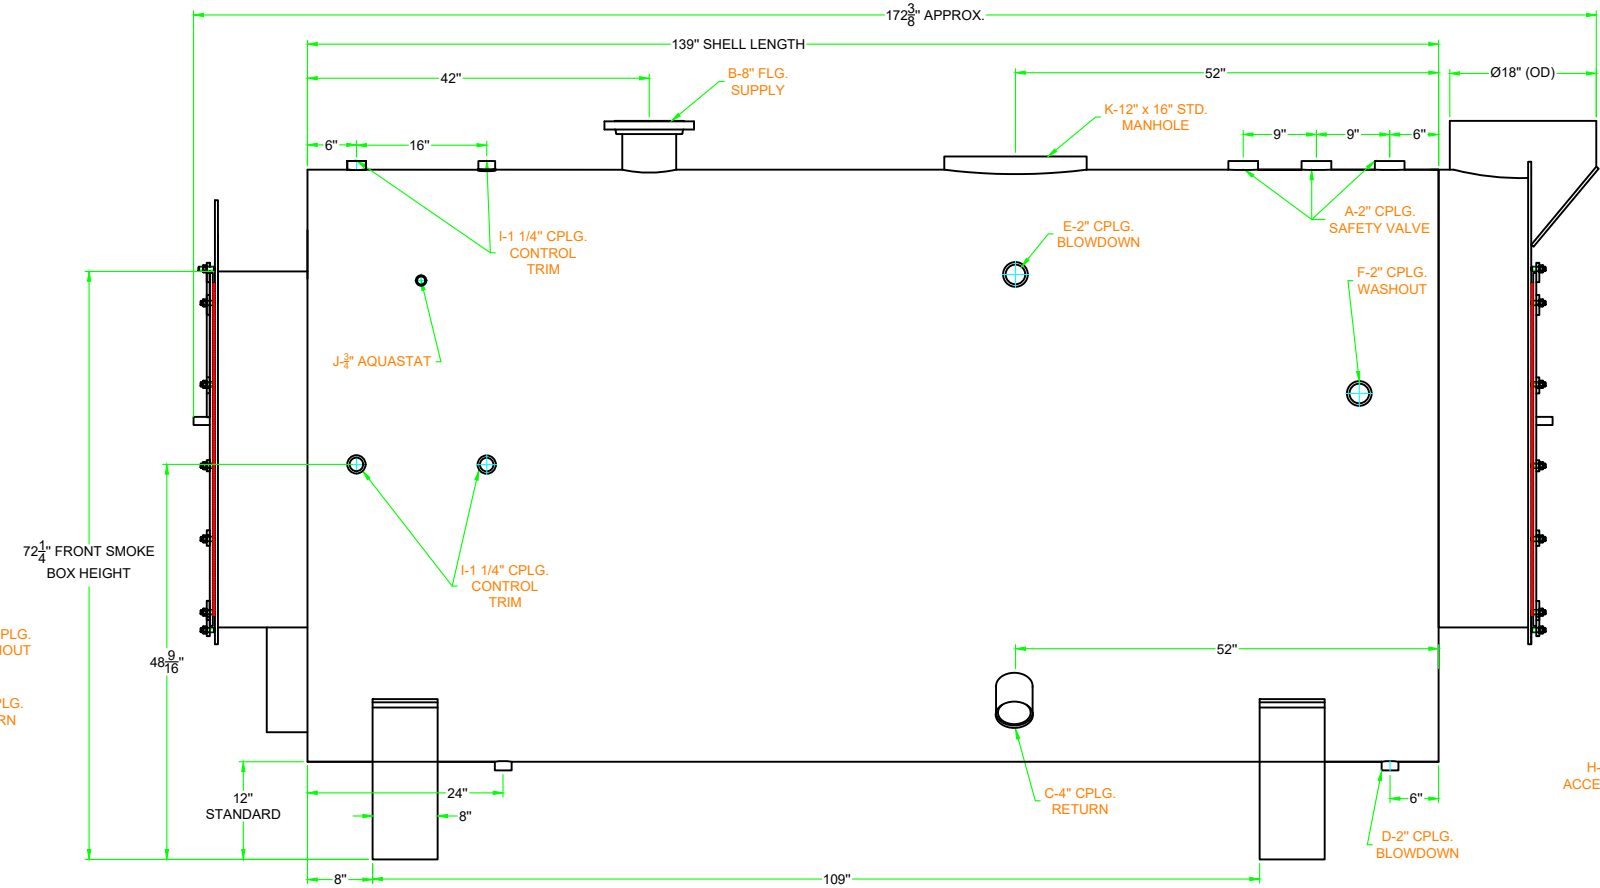

SIDE VIEW

DRAWN BY MJA	09-11-2023
CHECK BY THOMAS FRANCUCCIO	09-11-2023
QUALITY CONTROL THOMAS FRANCUCCIO	09-11-2023
THIS DOCUMENT CONTAINS CONFIDENTIAL INFORMATION WHICH IS THE PROPERTY OF INDUSTRIAL STEAM BOILER CORP. THIS DOCUMENT MAY NOT BE REPRODUCED, TRANSFERRED OR USED, OR ITS CONTENTS DISCLOSED, WITHOUT THE WRITTEN PERMISSION OF THE OWNER.	

INDUSTRIAL STEAM BOILER CORPORATION
70 LAMBERT AVE, COPIAGUE, NY 11726
Ph: 1-718-665-0888

175 HP 3 PASS (15 PSI STEAM)
FRONT, SIDE, REAR & TOP VIEW

SIZE B	PROJECT NO.	DWG NO. ISB3-175SD	REV 0
SCALE 1:25	SHEET #1