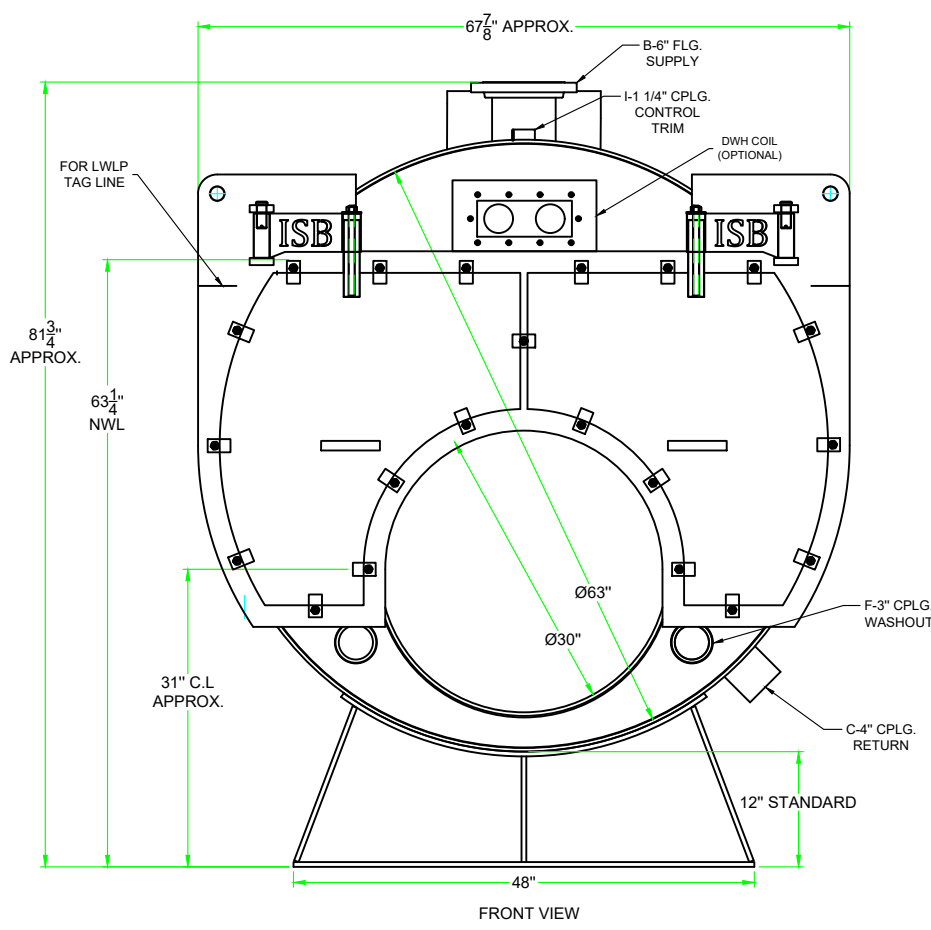

FRONT VIEW

DRAWN BY MJA	09-11-2023
CHECK BY THOMAS FRANCUCCO	09-11-2023
QUALITY CONTROL THOMAS FRANCUCCO	09-11-2023

INDUSTRIAL STEAM BOILER CORPORATION
70 LAMBERT AVE, COPIAGUE, NY 11726
Ph: 1-718-665-0888

80 HP 3 PASS (15 PSI STEAM)
FRONT, SIDE, REAR AND TOP VIEW

SIZE B	SERIAL NO	DWG NO. ISB3-80SD1	REV 0
SCALE 1: 25	SHEET #1