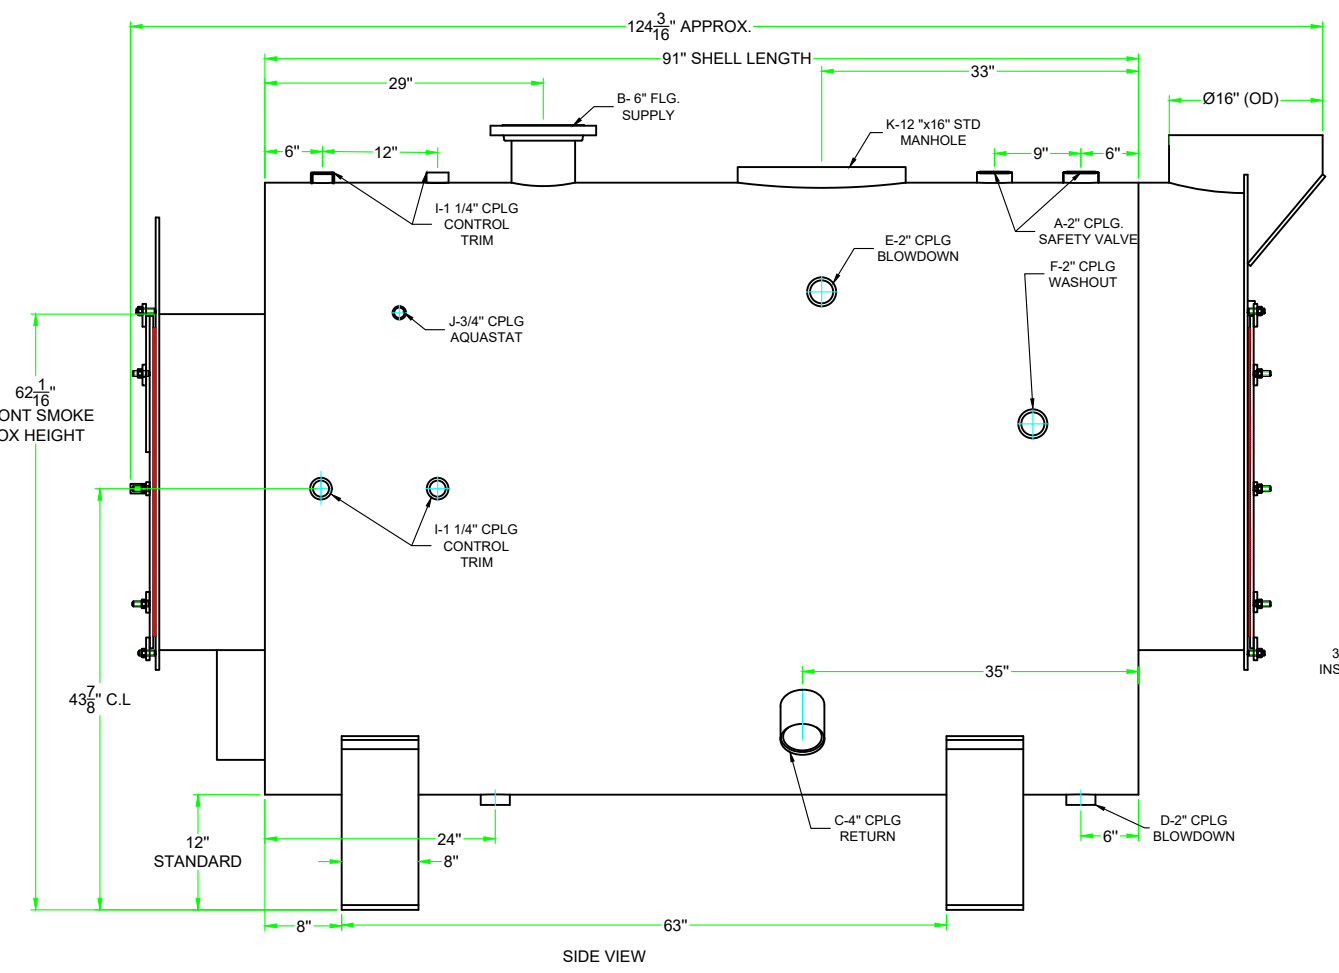

SIDE VIEW

DRAWN BY MJA	09-11-2023
CHECK BY THOMAS FRANCUCCO	09-11-2023
QUALITY CONTROL THOMAS FRANCUCCO	09-11-2023

INDUSTRIAL STEAM BOILER CORPORATION
70 LAMBERT AVE, COPIAGUE, NY 11726
Ph: 1-718-665-0888

80 HP 3 PASS (15 PSI STEAM)
FRONT, SIDE, REAR AND TOP VIEW

SIZE B	SERIAL NO	DWG NO. ISB3-80SD1	REV 0
SCALE 1: 25	SHEET #1