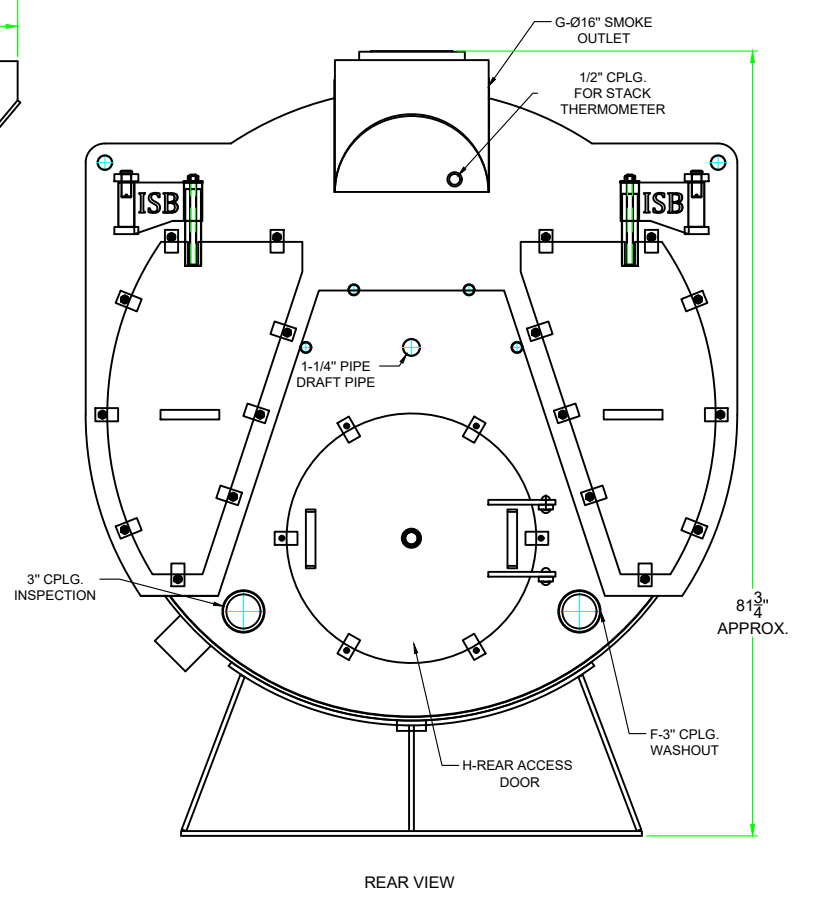

REAR VIEW

DRAWN BY MJA	09-11-2023
CHECK BY THOMAS FRANCUCCO	09-11-2023
QUALITY CONTROL THOMAS FRANCUCCO	09-11-2023

INDUSTRIAL STEAM BOILER CORPORATION
70 LAMBERT AVE, COPIAGUE, NY 11726
Ph: 1-718-665-0888

80 HP 3 PASS (15 PSI STEAM)
FRONT, SIDE, REAR AND TOP VIEW

SIZE B	SERIAL NO	DWG NO. ISB3-80SD1	REV 0
SCALE 1: 25	SHEET #1