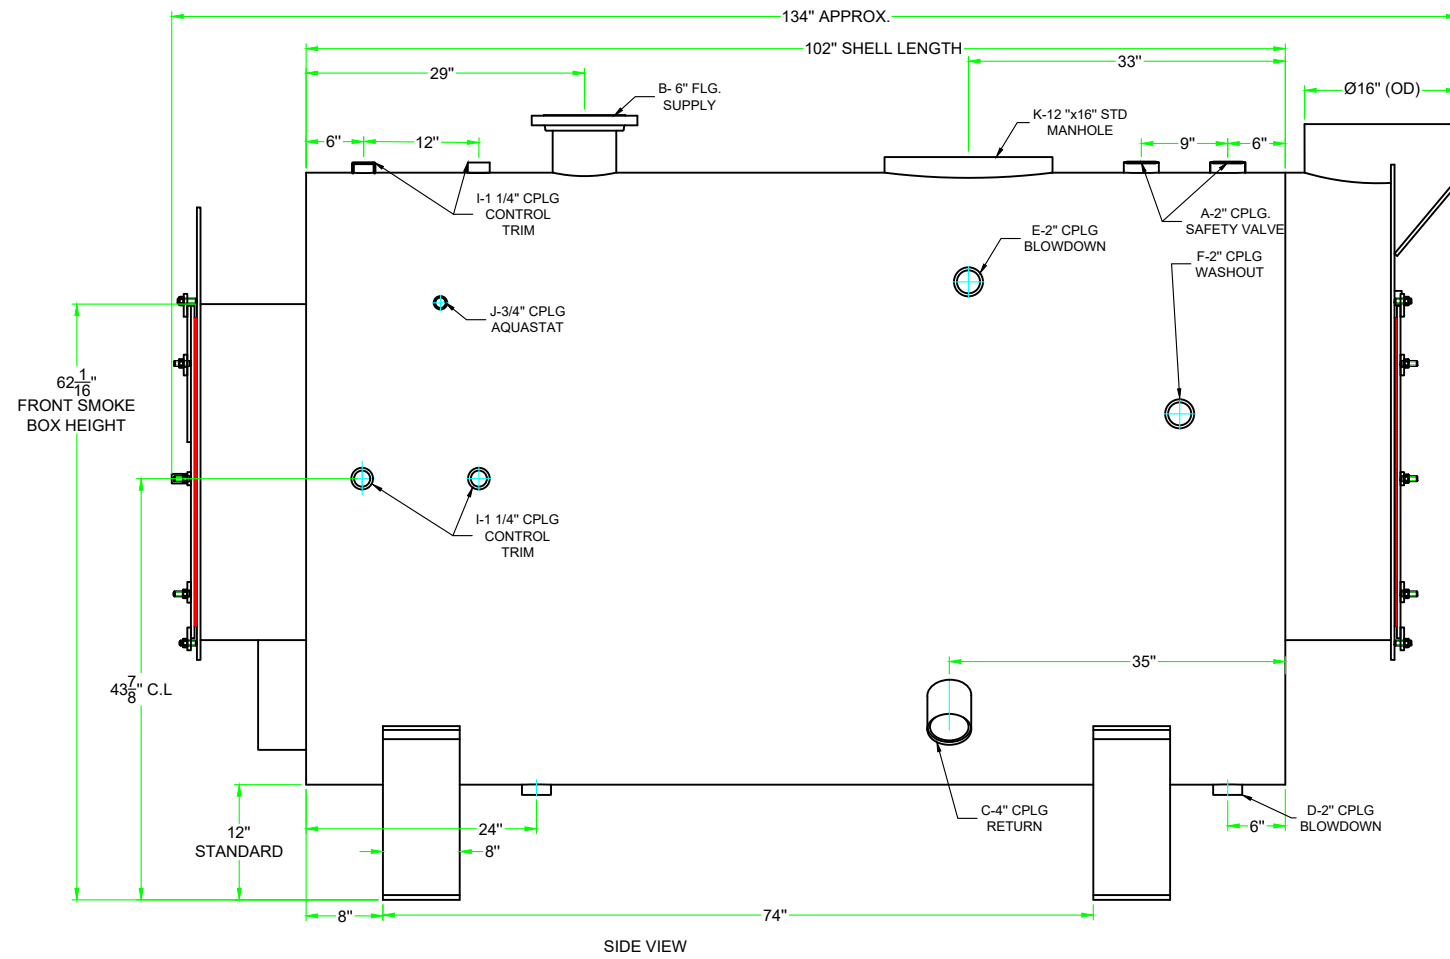

TOP VIEW

SIDE VIEW