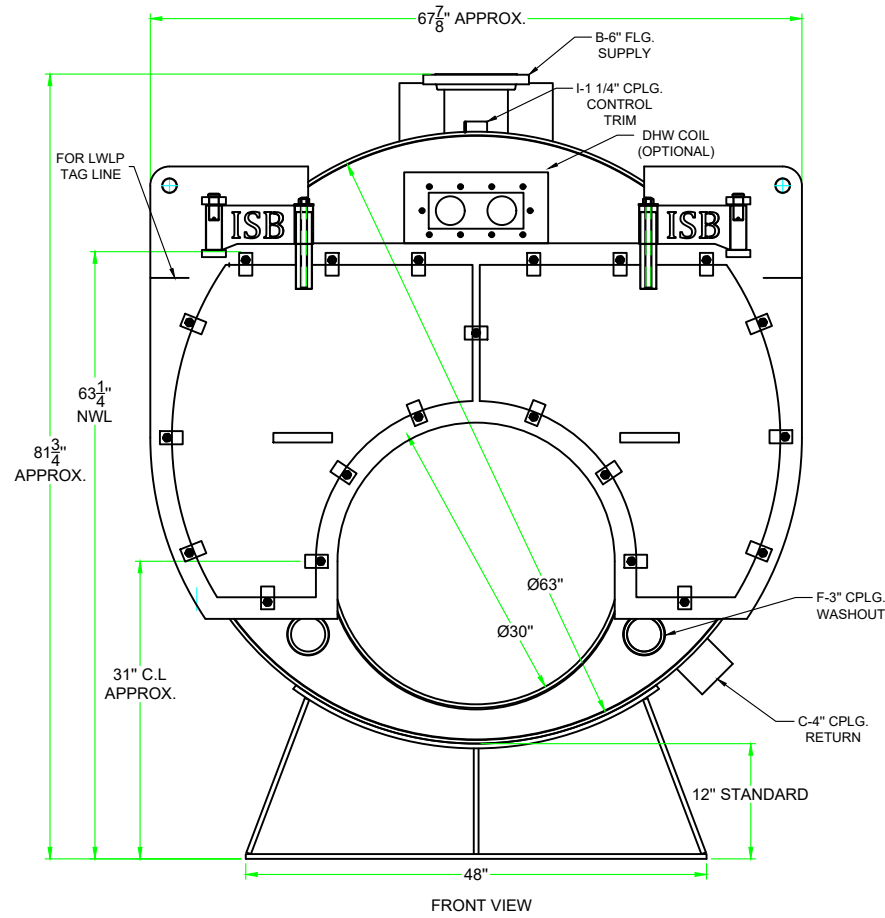

FRONT VIEW

DRAWN BY MJA	09-11-2023
CHECK BY THOMAS FRANCULO	09-11-2023
QUALITY CONTROL THOMAS FRANCULO	09-11-2023

INDUSTRIAL STEAM BOILER CORPORATION
70 LAMBERT AVE, COPIAGUE, NY 11726
Ph: 1-718-665-0888

90 HP 3 PASS (15 PSI STEAM)
FRONT, SIDE, REAR AND TOP VIEW

SIZE B	SERIAL NO	DWG NO. ISB3-90SD1	REV 0
SCALE 1: 25	SHEET #1