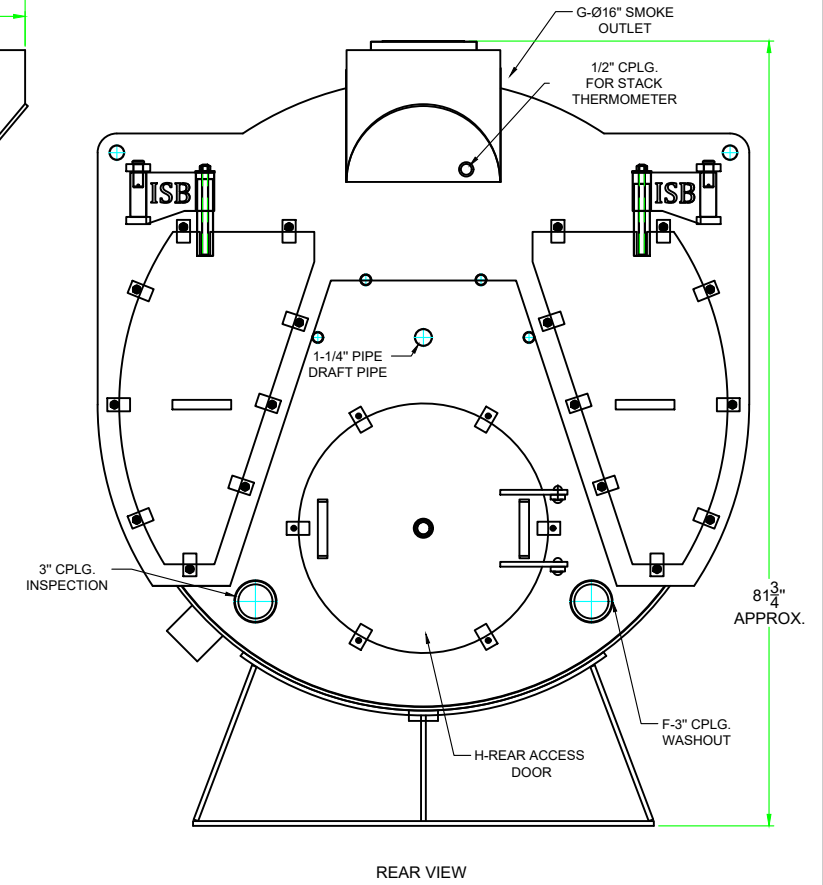

REAR VIEW

DRAWN BY MJA	09-11-2023
CHECK BY THOMAS FRANCULO	09-11-2023
QUALITY CONTROL THOMAS FRANCULO	09-11-2023

INDUSTRIAL STEAM BOILER CORPORATION
70 LAMBERT AVE, COPIAGUE, NY 11726
Ph: 1-718-665-0888

90 HP 3 PASS (15 PSI STEAM)
FRONT, SIDE, REAR AND TOP VIEW

SIZE B	SERIAL NO	DWG NO. ISB3-90SD1	REV 0
SCALE 1: 25	SHEET #1