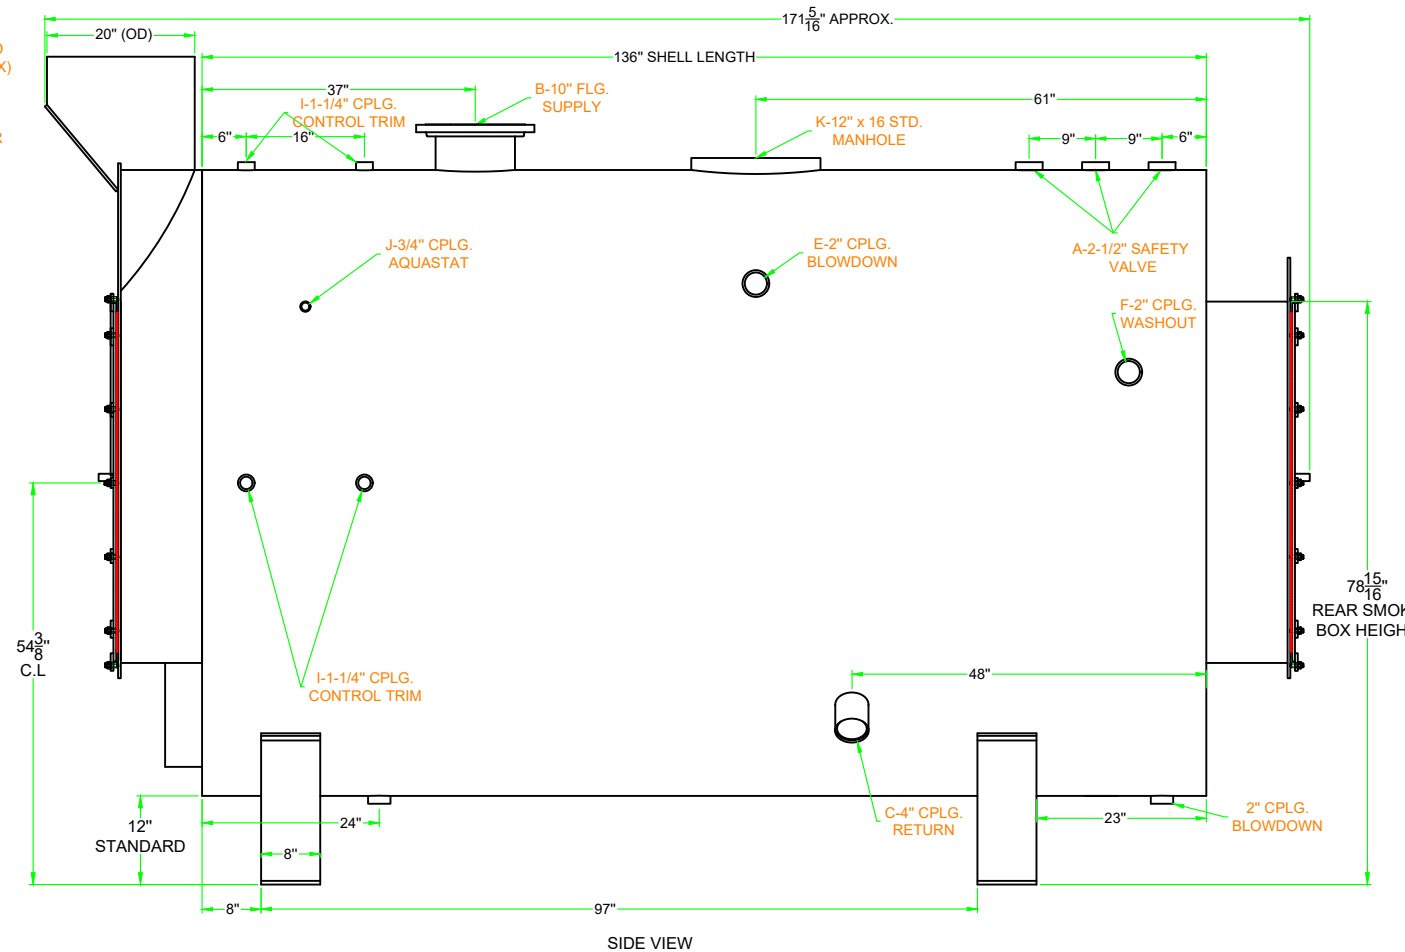

SIDE VIEW

DRAWN BY MJA	11/27/2023
CHECK BY THOMAS FRANCUCCO	11/27/2023
QUALITY CONTROL THOMAS FRANCUCCO	11/27/2023

INDUSTRIAL STEAM BOILER CORPORATION
70 LAMBERT AVE, COPIAGUE, NY 11726
Ph: 1-718-665-0888

250 HP 4 PASS (15 PSI STEAM)
FRONT, SIDE, REAR & TOP VIEW

PROJECT:	SIZE B	SERIAL NO	DWG NO. ISB4-250SD	REV 0
	SCALE 1:26	NB NO	SHEET #1