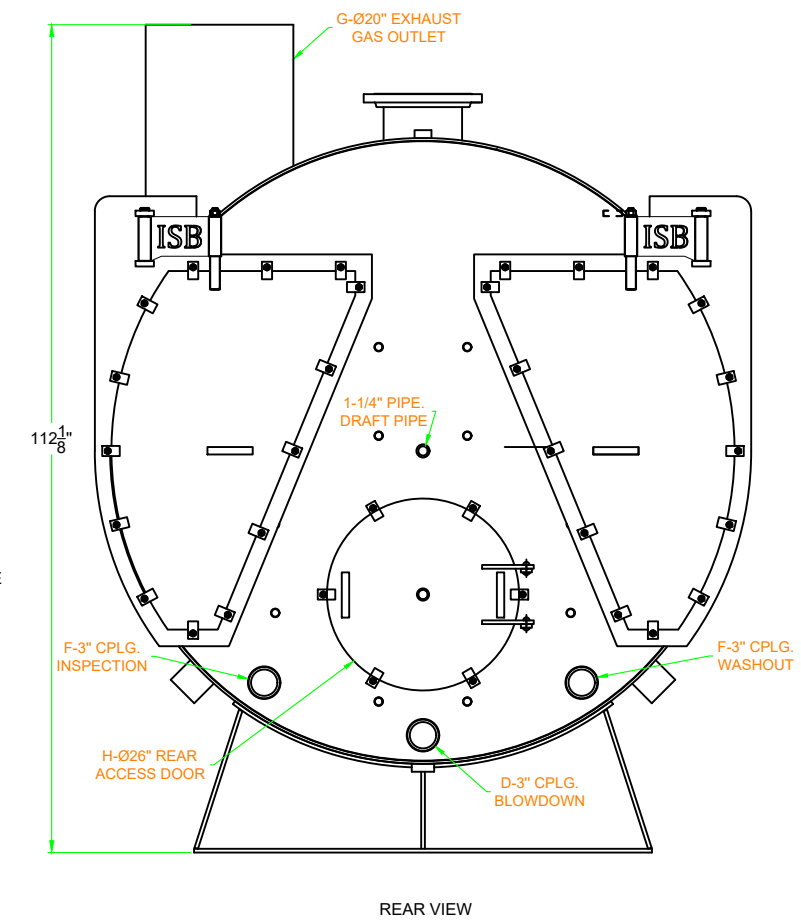

REAR VIEW

DRAWN BY MJA	11/27/2023
CHECK BY THOMAS FRANCUCCO	11/27/2023
QUALITY CONTROL THOMAS FRANCUCCO	11/27/2023

INDUSTRIAL STEAM BOILER CORPORATION
70 LAMBERT AVE, COPIAGUE, NY 11726
Ph: 1-718-665-0888

250 HP 4 PASS (15 PSI STEAM)
FRONT, SIDE, REAR & TOP VIEW

PROJECT:	SIZE B	SERIAL NO	DWG NO. ISB4-250SD	REV 0
	SCALE 1:26	NB NO	SHEET #1