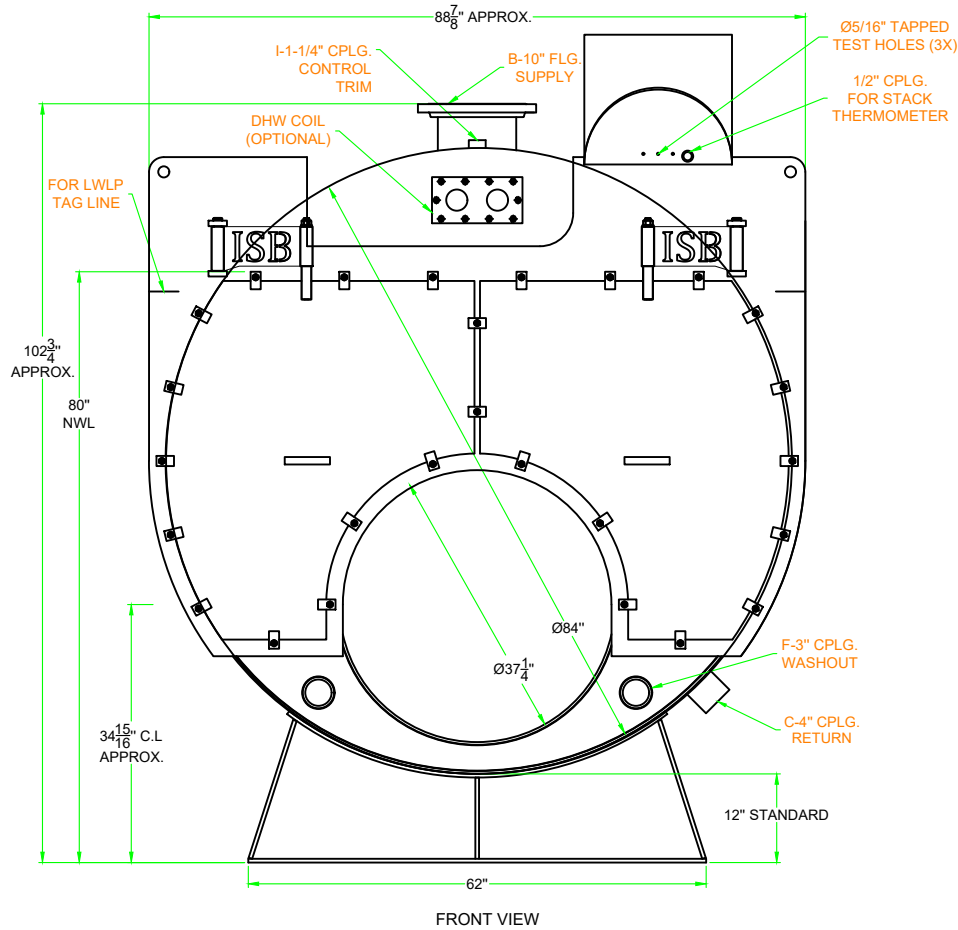

FRONT VIEW

DRAWN BY MJA	11/27/2023
CHECK BY THOMAS FRANCUCCO	11/27/2023
QUALITY CONTROL THOMAS FRANCUCCO	11/27/2023

INDUSTRIAL STEAM BOILER CORPORATION
70 LAMBERT AVE, COPIAGUE, NY 11726
Ph: 1-718-665-0888

250 HP 4 PASS (15 PSI STEAM)
FRONT, SIDE, REAR & TOP VIEW

PROJECT:	SIZE B	SERIAL NO	DWG NO. ISB4-250SD	REV 0
	SCALE 1:26	NB NO	SHEET #1