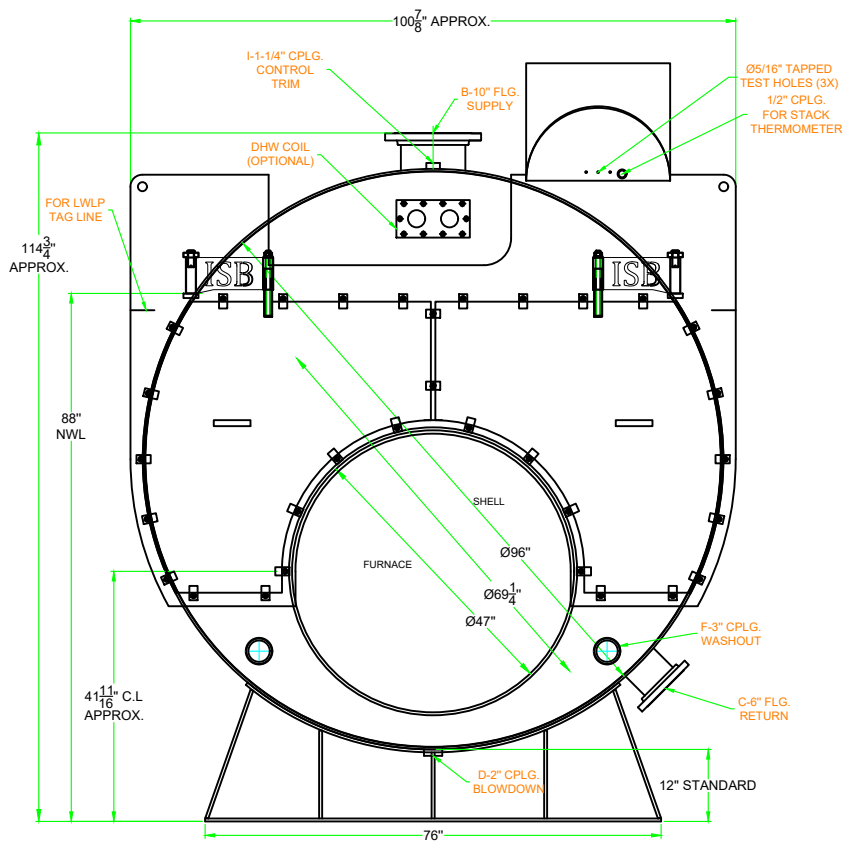

TOP VIEW

FRONT VIEW

SIDE VIEW

REAR VIEW

DRAWN BY MJA	11/27/2023	INDUSTRIAL STEAM BOILER CORPORATION 70 LAMBERT AVE, COPIAGUE, NY 11726 Ph: 1-718-665-0888		
CHECK BY THOMAS FRANCUCCO	11/27/2023			
QUALITY CONTROL THOMAS FRANCUCCO	11/27/2023			
THIS DOCUMENT CONTAINS CONFIDENTIAL INFORMATION WHICH IS THE PROPERTY OF INDUSTRIAL STEAM BOILER CORP. THIS DOCUMENT MAY NOT BE REPRODUCED, TRANSFERRED OR USED, OR ITS CONTENTS DISCLOSED, WITHOUT THE WRITTEN PERMISSION OF THE OWNER.		350 HP 4 PASS (15 PSI STEAM) FRONT, SIDE, REAR & TOP VIEW		
PROJECT:	SIZE B	PROJECT NO	DWG NO. ISB4-350SD	REV 0
	SCALE 1:32		SHEET #1	