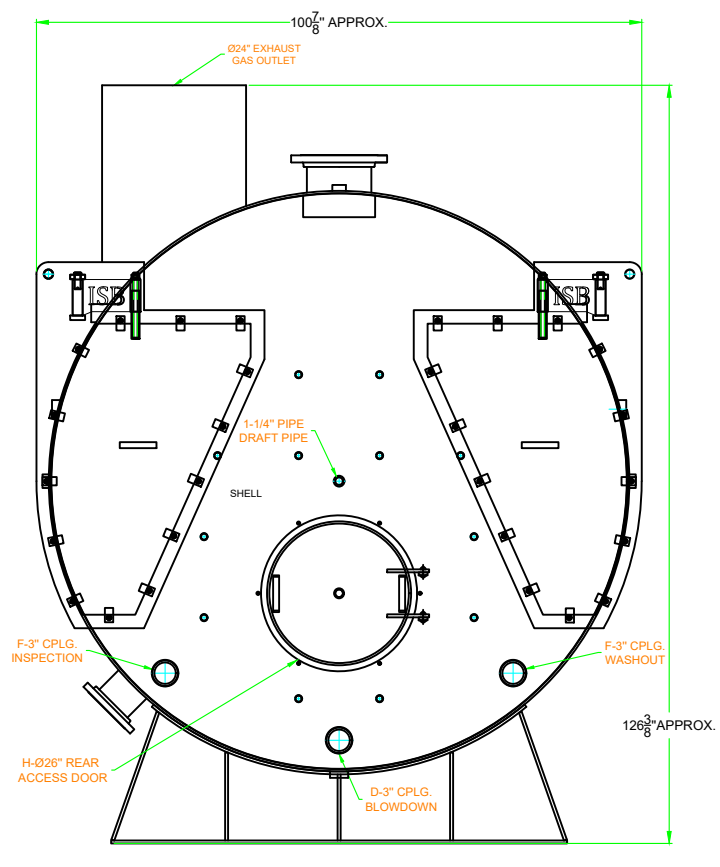

TOP VIEW

FRONT VIEW

SIDE VIEW

REAR VIEW

DRAWN BY MJA	11/27/2023	INDUSTRIAL STEAM BOILER CORPORATION 70 LAMBERT AVE, COPIAGUE, NY 11726 Ph: 1-718-665-0888		
CHECK BY THOMAS FRANCUCCO	11/27/2023			
QUALITY CONTROL THOMAS FRANCUCCO	11/27/2023			
THIS DOCUMENT CONTAINS CONFIDENTIAL INFORMATION WHICH IS THE PROPERTY OF INDUSTRIAL STEAM BOILER CORP. THIS DOCUMENT MAY NOT BE REPRODUCED, TRANSFERRED OR USED, OR ITS CONTENTS DISCLOSED, WITHOUT THE WRITTEN PERMISSION OF THE OWNER.		350 HP 4 PASS (15 PSI STEAM) FRONT, SIDE, REAR & TOP VIEW		
PROJECT:	SIZE B	PROJECT NO	DWG NO. ISB4-350SD	REV 0
	SCALE 1:32		SHEET #1	