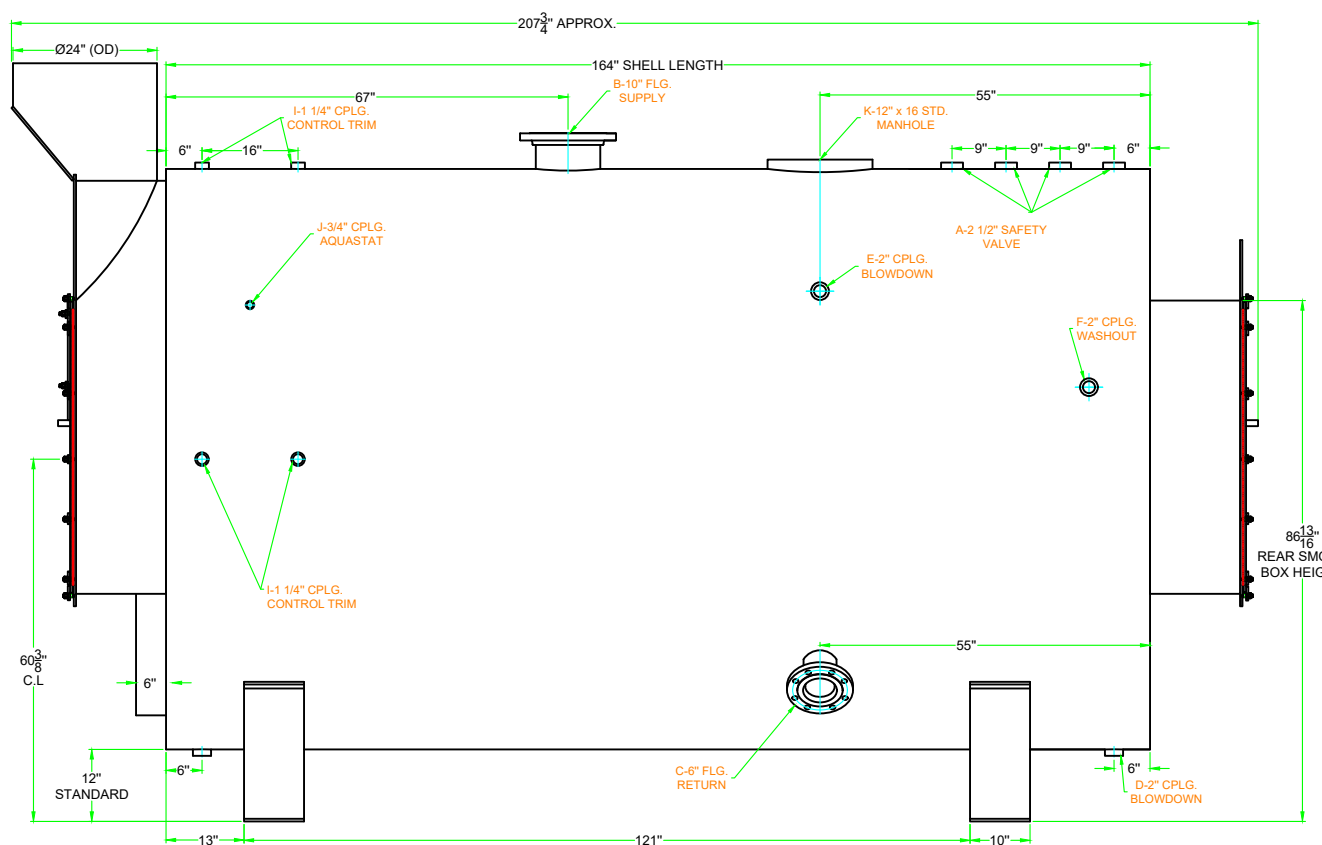

TOP VIEW

FRONT VIEW

SIDE VIEW

REAR VIEW

DRAWN BY MJA	11/27/2023	INDUSTRIAL STEAM BOILER CORPORATION 70 LAMBERT AVE, COPIAGUE, NY 11726 Ph: 1-718-665-0888		
CHECK BY THOMAS FRANCUCCO	11/27/2023			
QUALITY CONTROL THOMAS FRANCUCCO	11/27/2023			
THIS DOCUMENT CONTAINS CONFIDENTIAL INFORMATION WHICH IS THE PROPERTY OF INDUSTRIAL STEAM BOILER CORP. THIS DOCUMENT MAY NOT BE REPRODUCED, TRANSFERRED OR USED, OR ITS CONTENTS DISCLOSED, WITHOUT THE WRITTEN PERMISSION OF THE OWNER.		350 HP 4 PASS (15 PSI STEAM) FRONT, SIDE, REAR & TOP VIEW		
PROJECT:	SIZE B	PROJECT NO	DWG NO. ISB4-350SD	REV 0
	SCALE 1:32		SHEET #1	