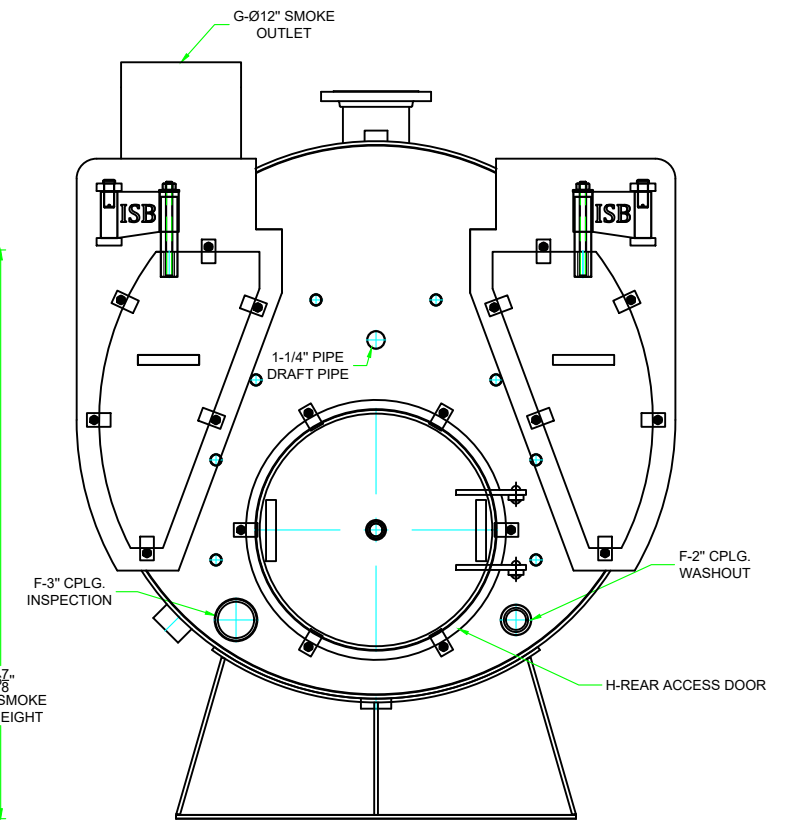

REAR VIEW

DRAWN BY MJA	9/13/2023
CHECK BY THOMAS FRANCULO	9/13/2023
QUALITY CONTROL THOMAS FRANCULO	9/13/2023

INDUSTRIAL STEAM BOILER CORPORATION
70 LAMBERT AVE, COPIAGUE, NY 11726
Ph: 1-718-665-0888

60 HP 4 PASS (15 PSI STEAM)
FRONT, SIDE, REAR & TOP VIEW

PROJECT	SIZE B	SERIAL NO	DWG NO. ISB4-60SD	REV 0
	SCALE 1:2	SHEET #1