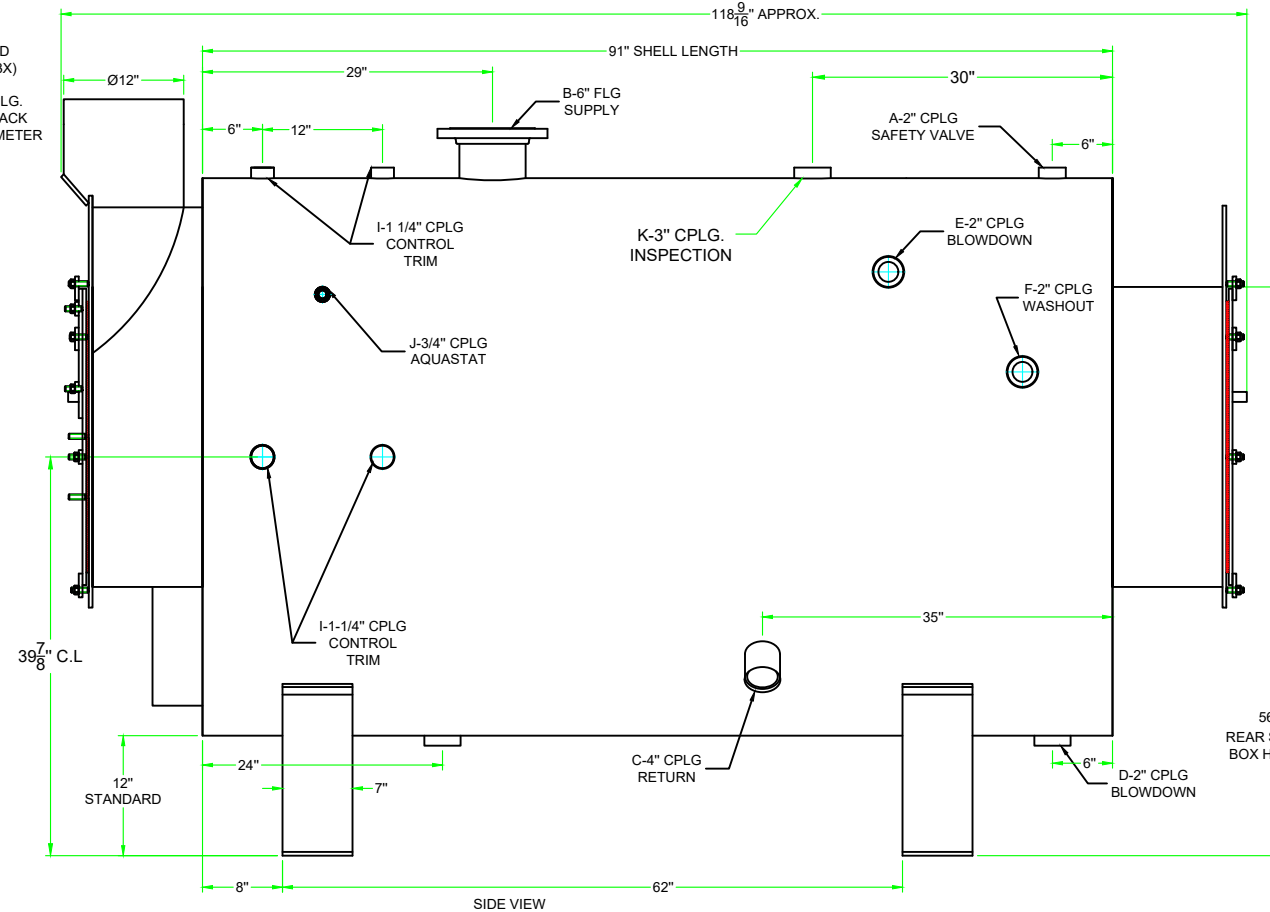

SIDE VIEW

DRAWN BY MJA	9/13/2023
CHECK BY THOMAS FRANCULO	9/13/2023
QUALITY CONTROL THOMAS FRANCULO	9/13/2023

INDUSTRIAL STEAM BOILER CORPORATION
70 LAMBERT AVE, COPIAGUE, NY 11726
Ph: 1-718-665-0888

60 HP 4 PASS (15 PSI STEAM)
FRONT, SIDE, REAR & TOP VIEW

PROJECT	SIZE B	SERIAL NO	DWG NO. ISB4-60SD	REV 0
	SCALE 1:2	SHEET #1