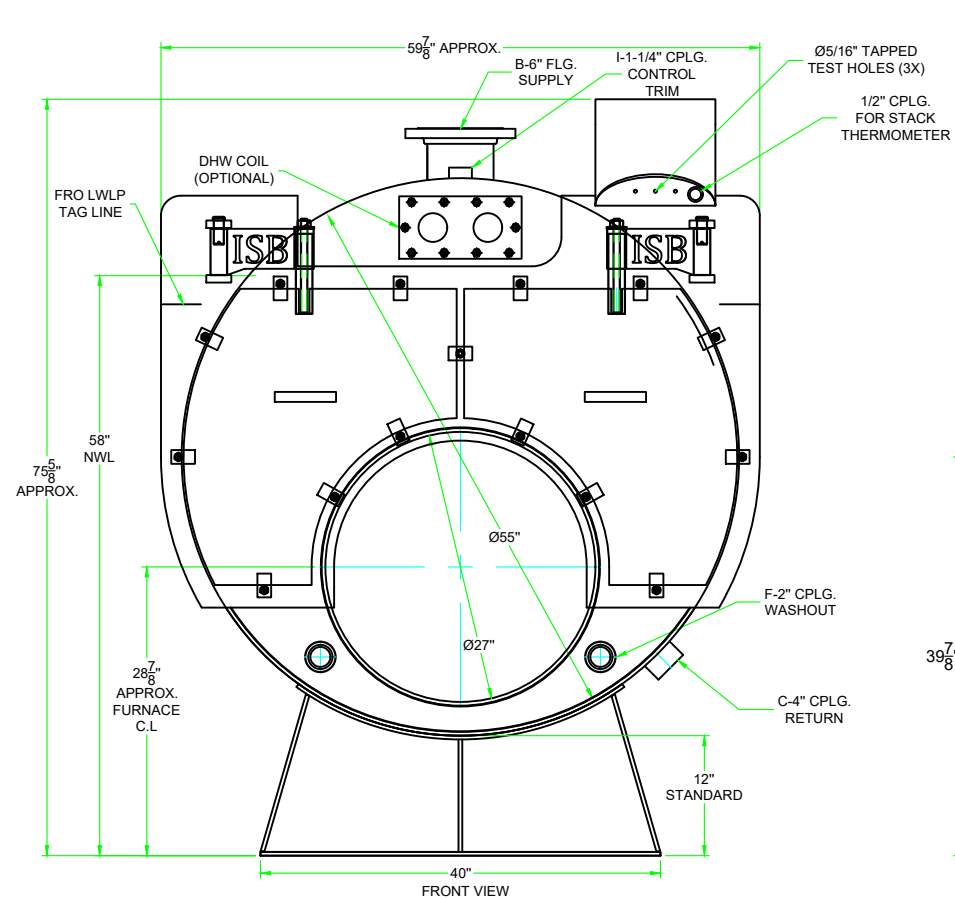

FRONT VIEW

DRAWN BY MJA	9/13/2023
CHECK BY THOMAS FRANCULO	9/13/2023
QUALITY CONTROL THOMAS FRANCULO	9/13/2023

INDUSTRIAL STEAM BOILER CORPORATION
70 LAMBERT AVE, COPIAGUE, NY 11726
Ph: 1-718-665-0888

60 HP 4 PASS (15 PSI STEAM)
FRONT, SIDE, REAR & TOP VIEW

PROJECT	SIZE B	SERIAL NO	DWG NO. ISB4-60SD	REV 0
	SCALE 1:2	SHEET #1