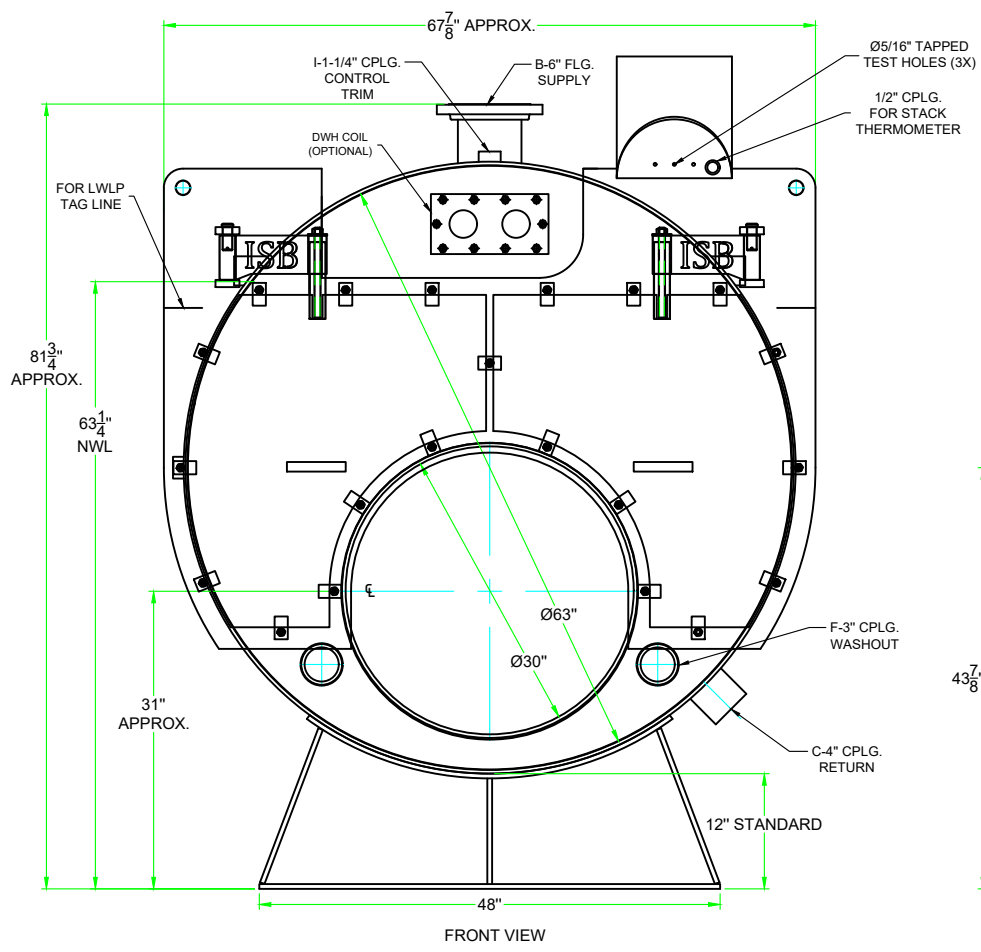

FRONT VIEW

DRAWN BY MJA	11-27-2023
CHECK BY THOMAS FRANCUCCO	11-27-2023
QUALITY CONTROL THOMAS FRANCUCCO	11-27-2023

INDUSTRIAL STEAM BOILER CORPORATION
70 LAMBERT AVE, COPIAGUE, NY 11726
Ph: 1-718-665-0888

70 HP 4 PASS (15 PSI STEAM)
FRONT, SIDE, REAR & TOP VIEW

SIZE B	SERIAL NO	DWG NO. ISB4-70SD	REV 0
SCALE 1: 25	SHEET #1