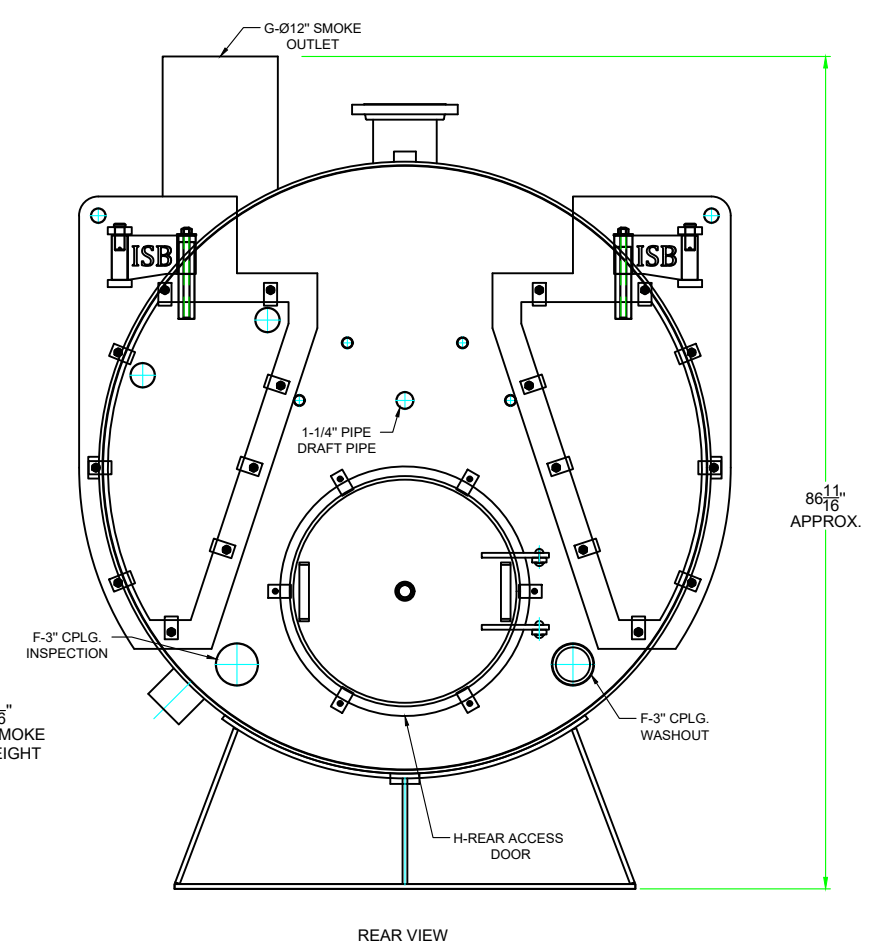

REAR VIEW

DRAWN BY MJA	11-27-2023
CHECK BY THOMAS FRANCUCCO	11-27-2023
QUALITY CONTROL THOMAS FRANCUCCO	11-27-2023

INDUSTRIAL STEAM BOILER CORPORATION
70 LAMBERT AVE, COPIAGUE, NY 11726
Ph: 1-718-665-0888

70 HP 4 PASS (15 PSI STEAM)
FRONT, SIDE, REAR & TOP VIEW

SIZE B	SERIAL NO	DWG NO. ISB4-70SD	REV 0
SCALE 1: 25	SHEET #1