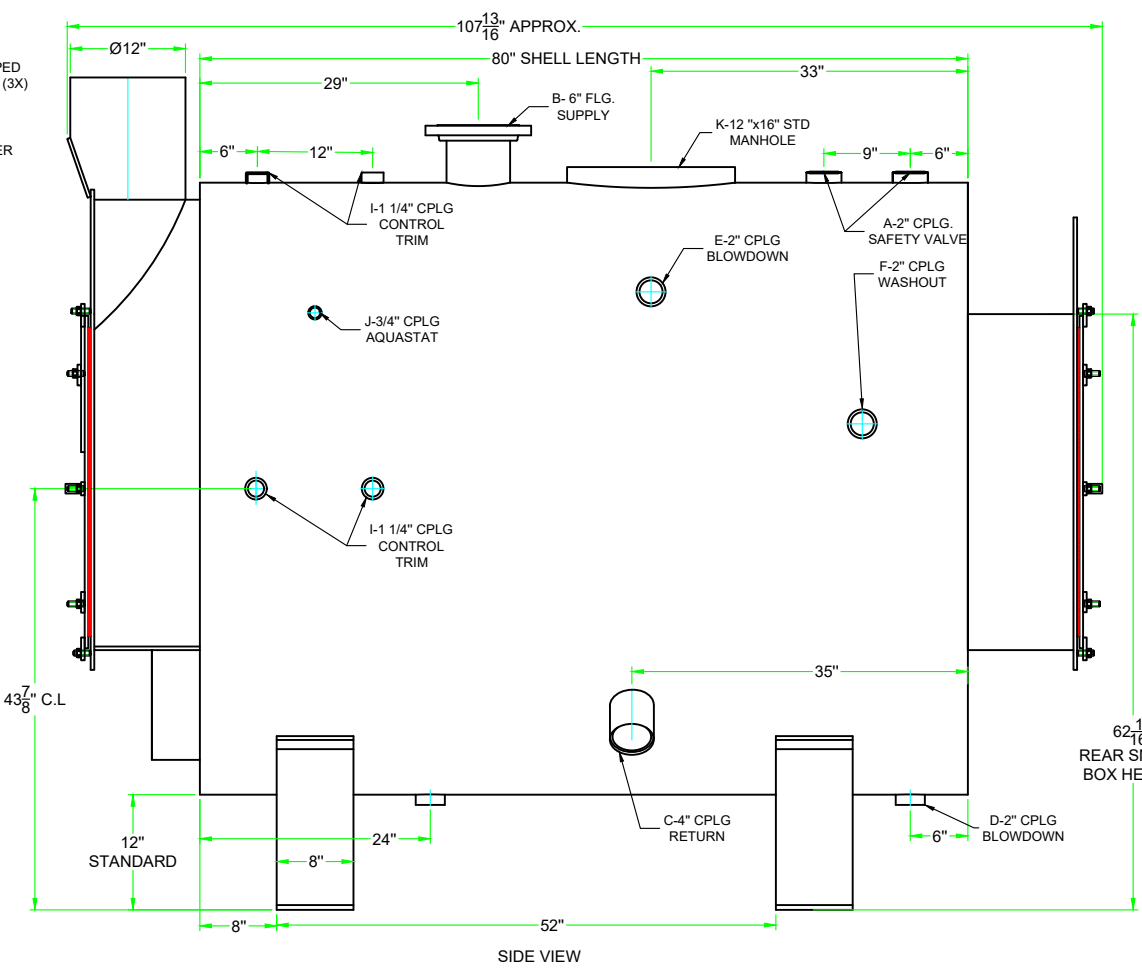

SIDE VIEW

DRAWN BY MJA	11-27-2023
CHECK BY THOMAS FRANCUCCO	11-27-2023
QUALITY CONTROL THOMAS FRANCUCCO	11-27-2023

INDUSTRIAL STEAM BOILER CORPORATION
70 LAMBERT AVE, COPIAGUE, NY 11726
Ph: 1-718-665-0888

70 HP 4 PASS (15 PSI STEAM)
FRONT, SIDE, REAR & TOP VIEW

SIZE B	SERIAL NO	DWG NO. ISB4-70SD	REV 0
SCALE 1: 25	SHEET #1