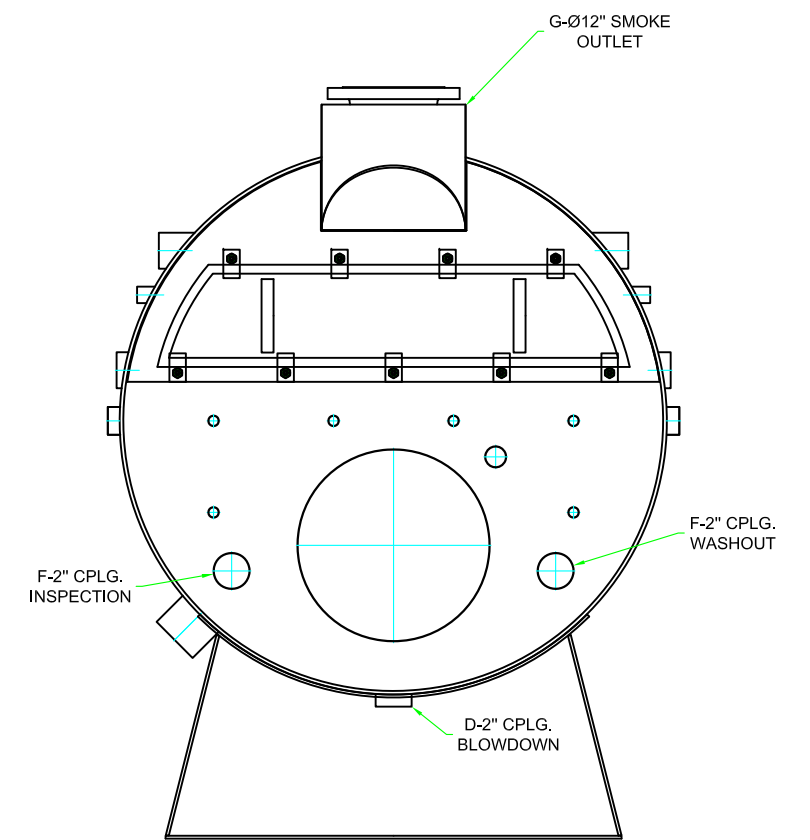

REAR VIEW

DRAWN BY MJA	9/13/2023
CHECK BY THOMAS FRANCULO	9/13/2023
QUALITY CONTROL THOMAS FRANCULO	9/13/2023

INDUSTRIAL STEAM BOILER CORPORATION
70 LAMBERT AVE, COPIAGUE, NY 11726
Ph: 1-718-665-0888

20 HP 3 PASS (15 PSI STEAM)
FRONT, SIDE, REAR & TOP VIEW

PROJECT	SIZE B	SERIAL NO	DWG NO. ISB3-20SD1	REV 0
	SCALE 1:16	SHEET #1