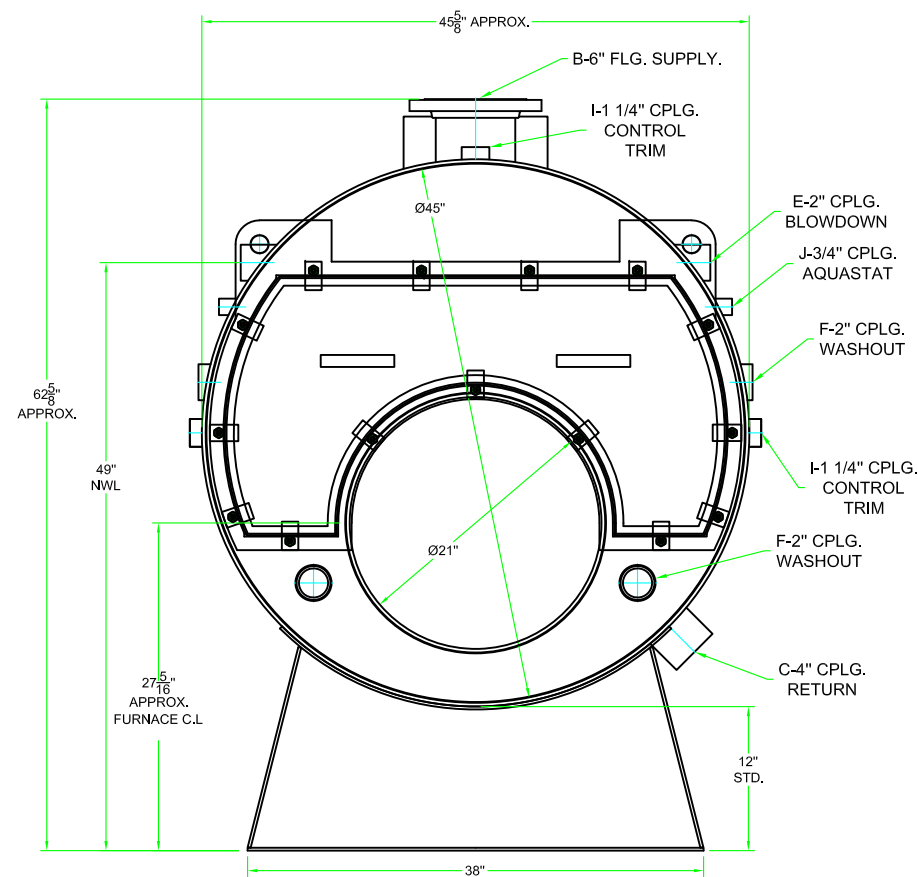

FRONT VIEW

DRAWN BY MJA	9/13/2023
CHECK BY THOMAS FRANCULO	9/13/2023
QUALITY CONTROL THOMAS FRANCULO	9/13/2023

INDUSTRIAL STEAM BOILER CORPORATION
70 LAMBERT AVE, COPIAGUE, NY 11726
Ph: 1-718-665-0888

20 HP 3 PASS (15 PSI STEAM)
FRONT, SIDE, REAR & TOP VIEW

PROJECT	SIZE B	SERIAL NO	DWG NO. ISB3-20SD1	REV 0
	SCALE 1:16	SHEET #1