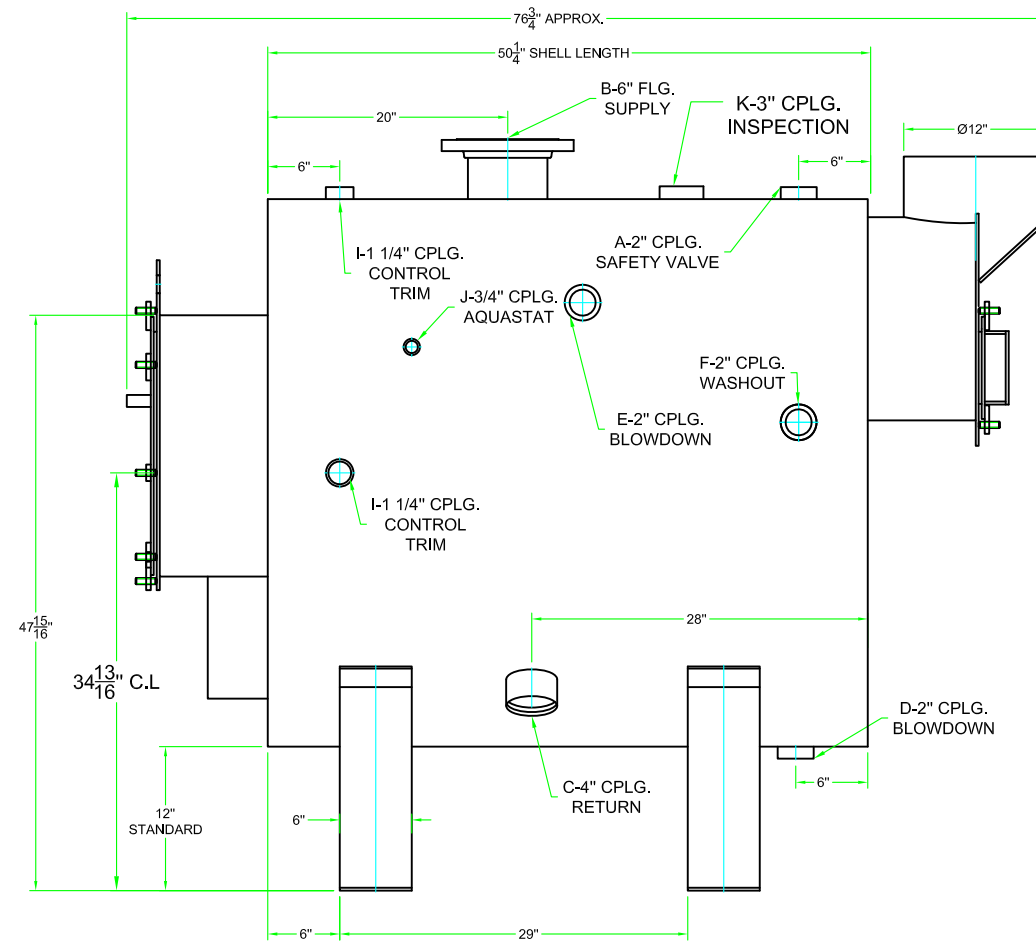

SIDE VIEW

DRAWN BY MJA	9/13/2023
CHECK BY THOMAS FRANCULO	9/13/2023
QUALITY CONTROL THOMAS FRANCULO	9/13/2023

INDUSTRIAL STEAM BOILER CORPORATION
70 LAMBERT AVE, COPIAGUE, NY 11726
Ph: 1-718-665-0888

20 HP 3 PASS (15 PSI STEAM)
FRONT, SIDE, REAR & TOP VIEW

PROJECT	SIZE B	SERIAL NO	DWG NO. ISB3-20SD1	REV 0
	SCALE 1:16	SHEET #1