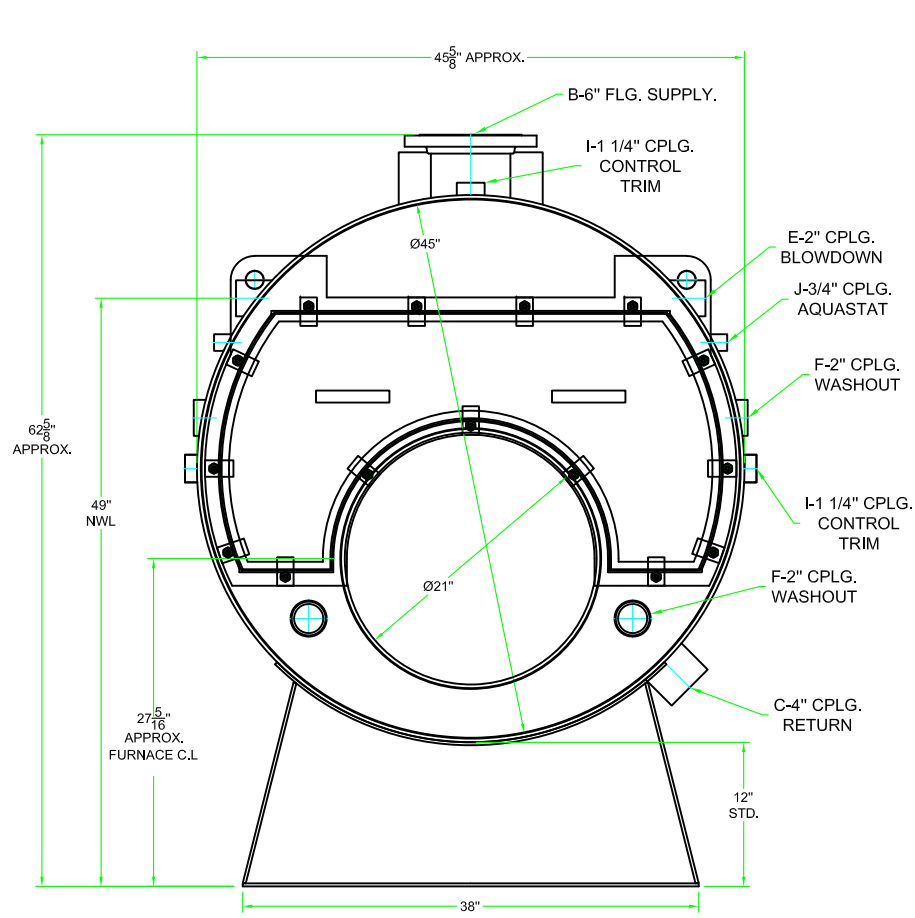

FRONT VIEW

DRAWN BY MJA	9/13/2023
CHECK BY THOMAS FRANCULO	9/13/2023
QUALITY CONTROL THOMAS FRANCULO	9/13/2023

INDUSTRIAL STEAM BOILER CORPORATION
70 LAMBERT AVE, COPIAGUE, NY 11726
Ph: 1-718-665-0888

32 HP 3 PASS (15 PSI STEAM)
FRONT, SIDE, REAR & TOP VIEW

PROJECT	SIZE B	SERIAL NO	DWG NO. ISB3-32SD1	REV 0
	SCALE 1:16	SHEET #1