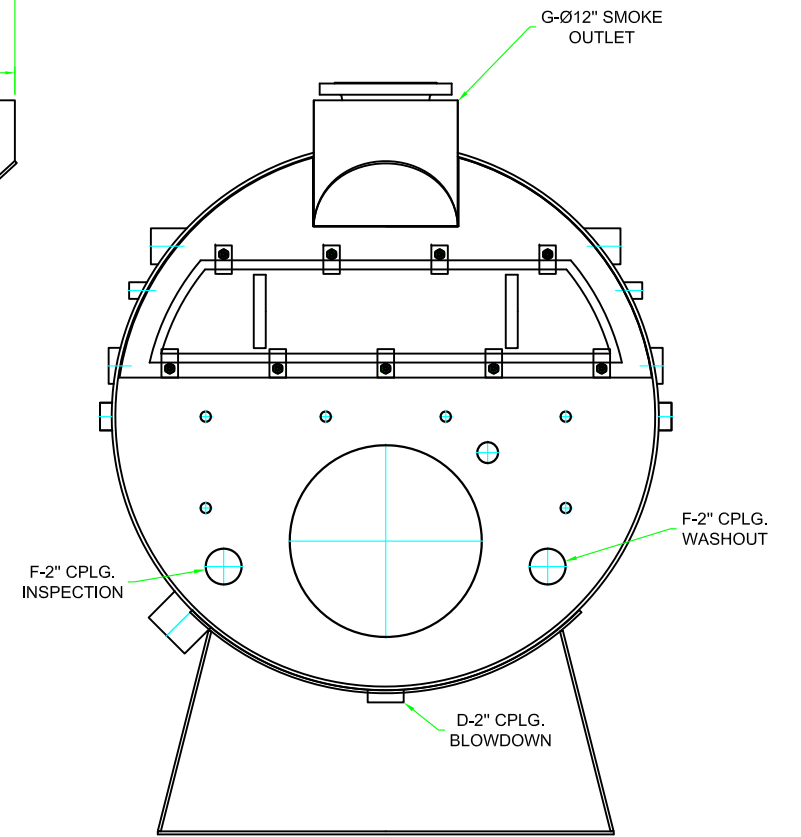

REAR VIEW

DRAWN BY MJA	9/13/2023
CHECK BY THOMAS FRANCULO	9/13/2023
QUALITY CONTROL THOMAS FRANCULO	9/13/2023

INDUSTRIAL STEAM BOILER CORPORATION
70 LAMBERT AVE, COPIAGUE, NY 11726
Ph: 1-718-665-0888

32 HP 3 PASS (15 PSI STEAM)
FRONT, SIDE, REAR & TOP VIEW

PROJECT	SIZE B	SERIAL NO	DWG NO. ISB3-32SD1	REV 0
	SCALE 1:16	SHEET #1