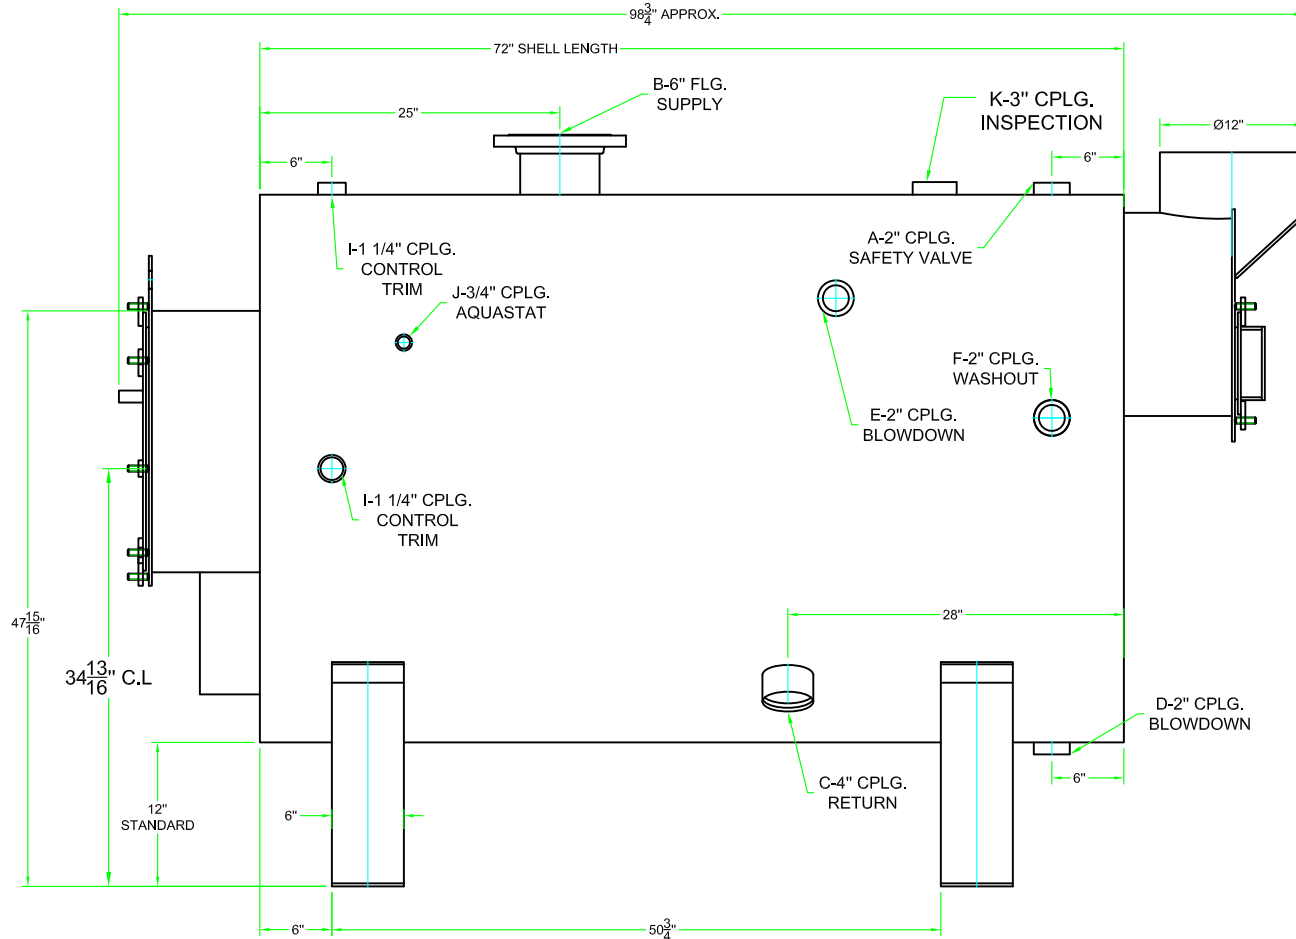

SIDE VIEW

DRAWN BY MJA	9/13/2023
CHECK BY THOMAS FRANCULO	9/13/2023
QUALITY CONTROL THOMAS FRANCULO	9/13/2023

INDUSTRIAL STEAM BOILER CORPORATION
70 LAMBERT AVE, COPIAGUE, NY 11726
Ph: 1-718-665-0888

32 HP 3 PASS (15 PSI STEAM)
FRONT, SIDE, REAR & TOP VIEW

PROJECT	SIZE B	SERIAL NO	DWG NO. ISB3-32SD1	REV 0
	SCALE 1:16	SHEET #1