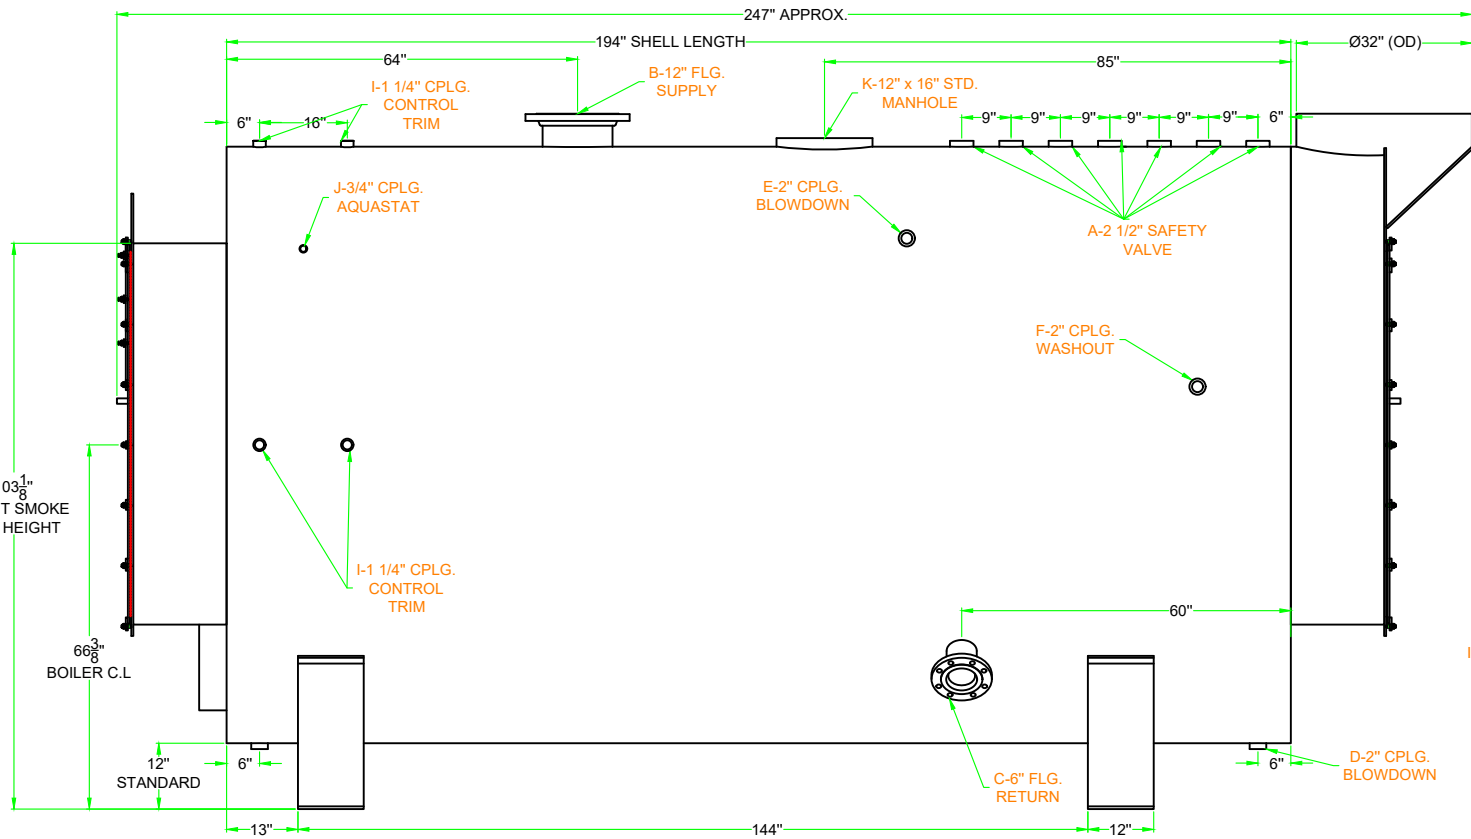

SIDE VIEW

DRAWN BY MJA	9/13/2023
CHECK BY THOMAS FRANCULO	9/13/2023
QUALITY CONTROL THOMAS FRANCULO	9/13/2023

INDUSTRIAL STEAM BOILER CORPORATION
70 LAMBERT AVE, COPIAGUE, NY 11726
Ph: 1-718-665-0888

600 HP 3 PASS (15 PSI STEAM)
FRONT, SIDE, REAR & TOP VIEW

PROJECT:	SIZE B	PROJECT NO	DWG NO. ISB3-600SD	REV 0
	SCALE 1:35	SHEET #1