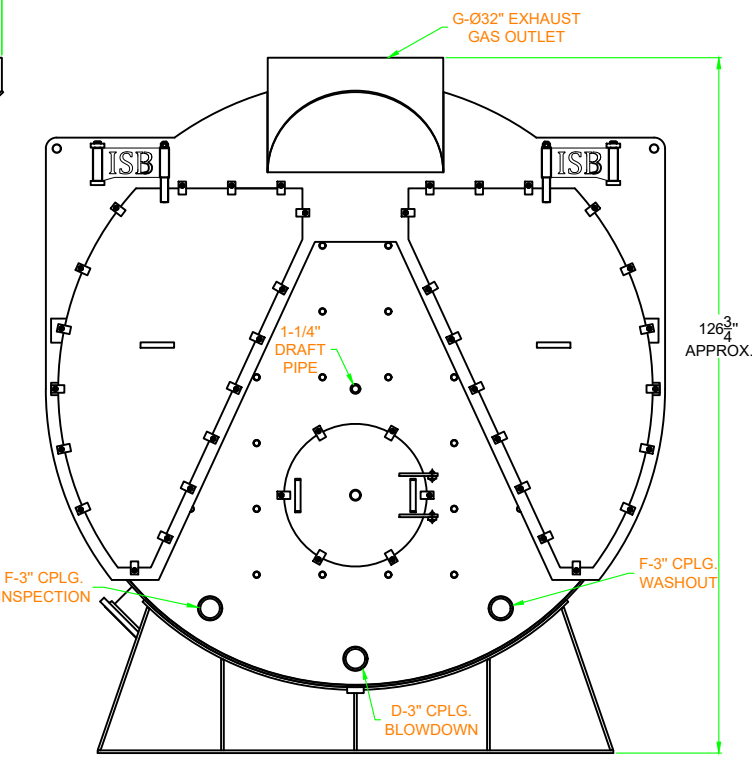

REAR VIEW

DRAWN BY MJA	9/13/2023
CHECK BY THOMAS FRANCULO	9/13/2023
QUALITY CONTROL THOMAS FRANCULO	9/13/2023

INDUSTRIAL STEAM BOILER CORPORATION
70 LAMBERT AVE, COPIAGUE, NY 11726
Ph: 1-718-665-0888

600 HP 3 PASS (15 PSI STEAM)
FRONT, SIDE, REAR & TOP VIEW

PROJECT:	SIZE B	PROJECT NO	DWG NO. ISB3-600SD	REV 0
	SCALE 1:35	SHEET #1