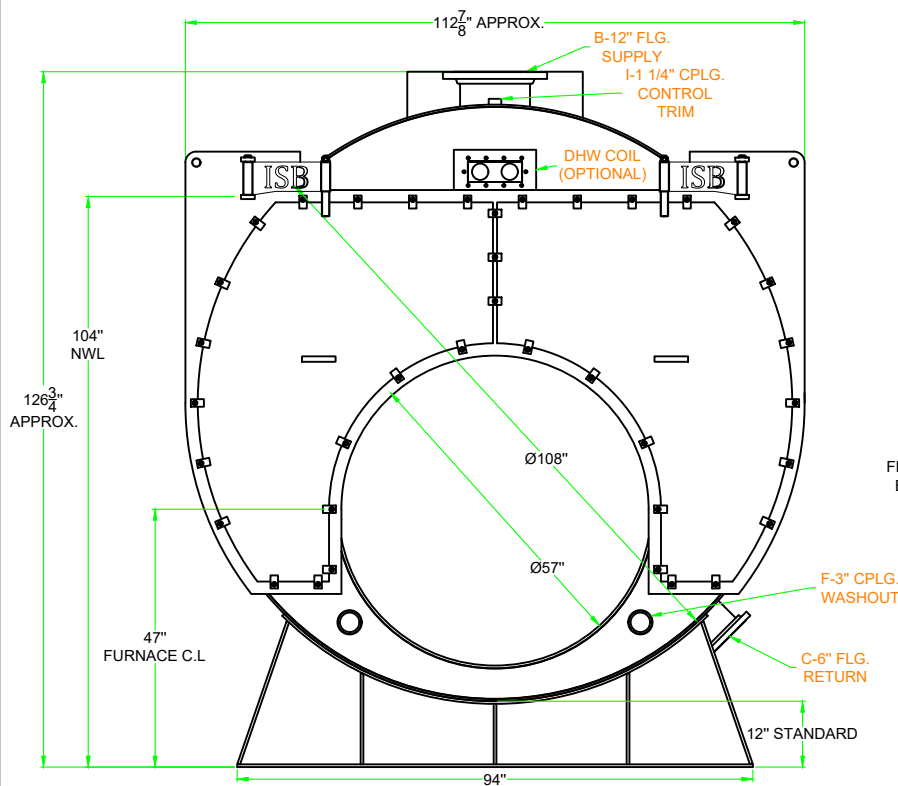

FRONT VIEW

DRAWN BY MJA	9/13/2023
CHECK BY THOMAS FRANCULO	9/13/2023
QUALITY CONTROL THOMAS FRANCULO	9/13/2023

INDUSTRIAL STEAM BOILER CORPORATION
70 LAMBERT AVE, COPIAGUE, NY 11726
Ph: 1-718-665-0888

600 HP 3 PASS (15 PSI STEAM)
FRONT, SIDE, REAR & TOP VIEW

PROJECT:	SIZE B	PROJECT NO	DWG NO. ISB3-600SD	REV 0
	SCALE 1:35	SHEET #1