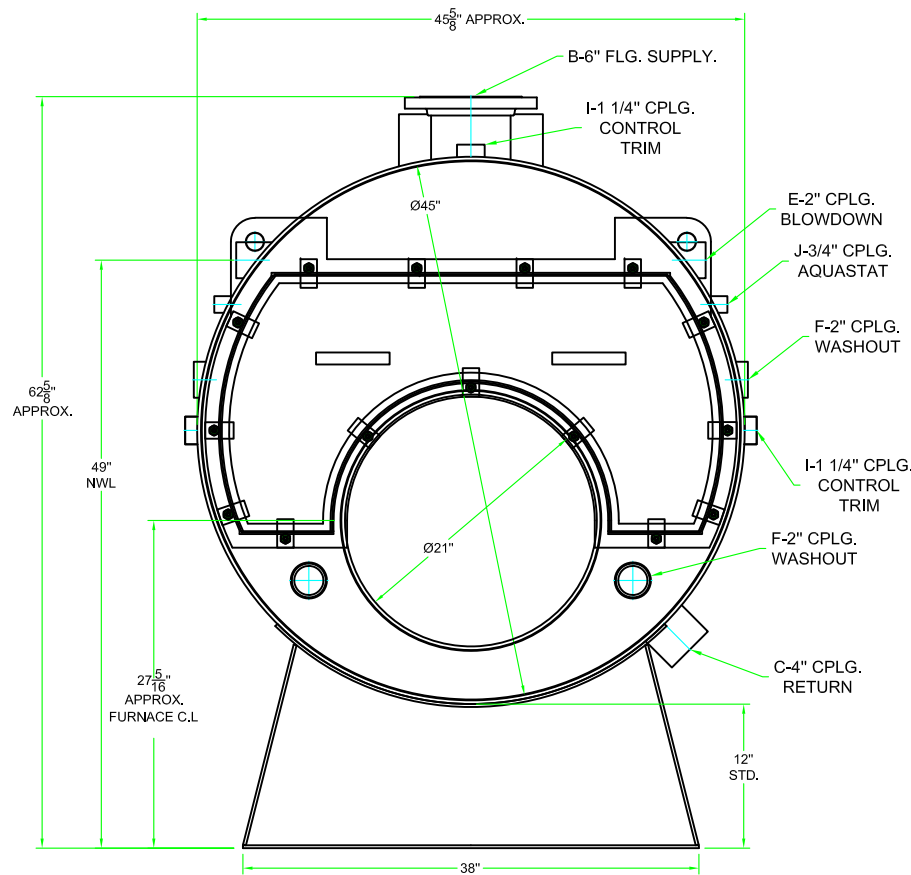

FRONT VIEW

DRAWN BY MJA	9/13/2023
CHECK BY THOMAS FRANCULO	9/13/2023
QUALITY CONTROL THOMAS FRANCULO	9/13/2023

INDUSTRIAL STEAM BOILER CORPORATION
70 LAMBERT AVE, COPIAGUE, NY 11726
Ph: 1-718-665-0888

40 HP 3 PASS (15 PSI STEAM)
FRONT, SIDE, REAR & TOP VIEW

PROJECT	SIZE B	SERIAL NO	DWG NO. ISB3-40SD1	REV 0
	SCALE 1:16	SHEET #1