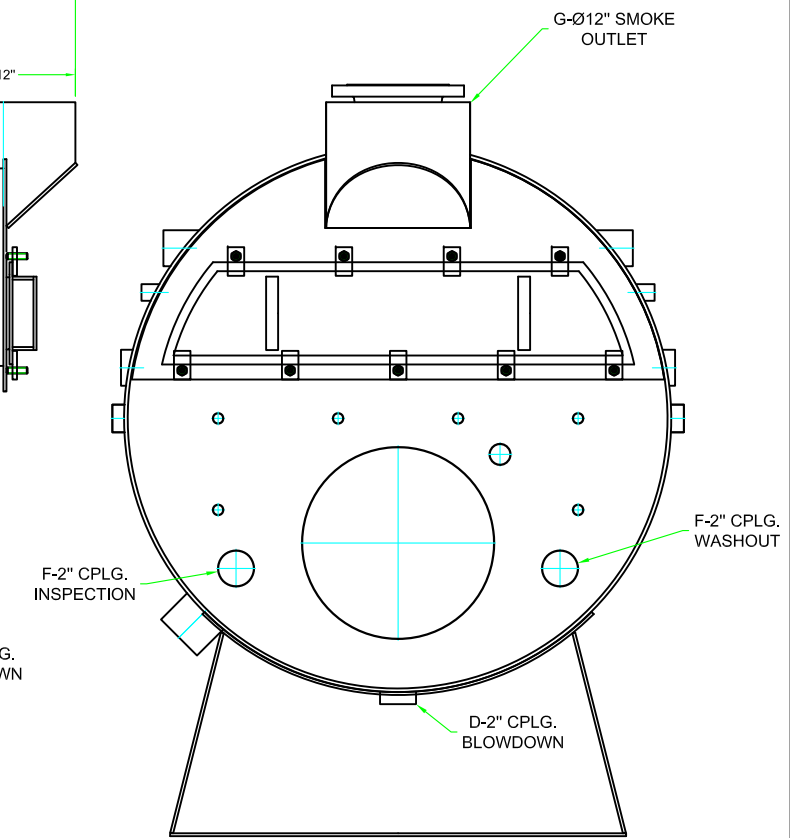

REAR VIEW

DRAWN BY MJA	9/13/2023
CHECK BY THOMAS FRANCULO	9/13/2023
QUALITY CONTROL THOMAS FRANCULO	9/13/2023

INDUSTRIAL STEAM BOILER CORPORATION
70 LAMBERT AVE, COPIAGUE, NY 11726
Ph: 1-718-665-0888

40 HP 3 PASS (15 PSI STEAM)
FRONT, SIDE, REAR & TOP VIEW

PROJECT	SIZE B	SERIAL NO	DWG NO. ISB3-40SD1	REV 0
	SCALE 1:16	SHEET #1