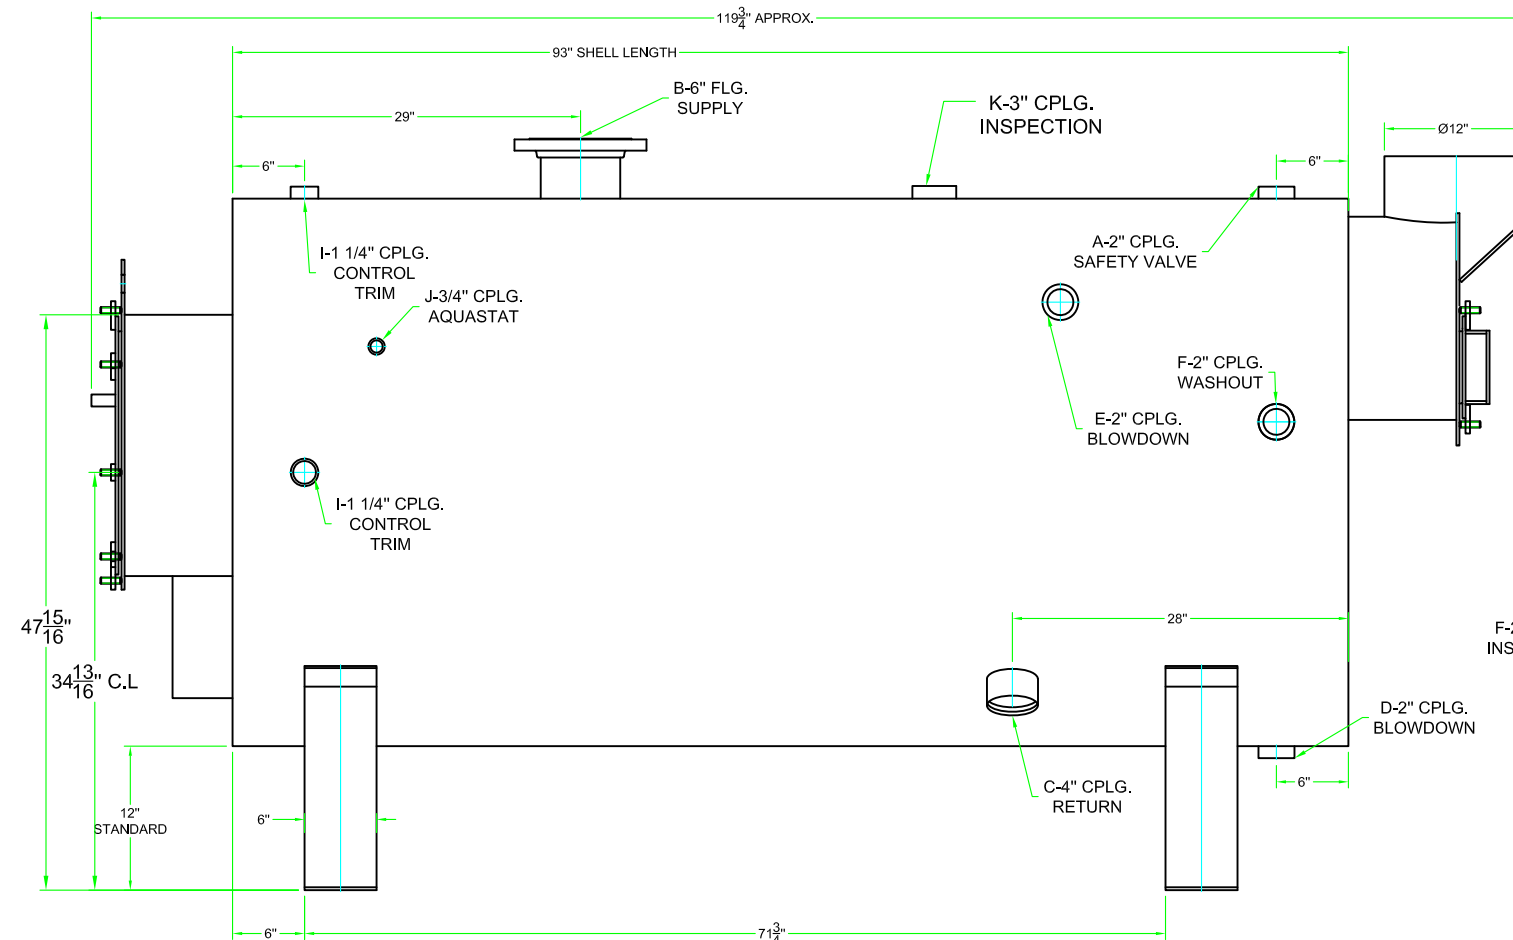

SIDE VIEW

DRAWN BY MJA	9/13/2023
CHECK BY THOMAS FRANCULO	9/13/2023
QUALITY CONTROL THOMAS FRANCULO	9/13/2023

INDUSTRIAL STEAM BOILER CORPORATION
70 LAMBERT AVE, COPIAGUE, NY 11726
Ph: 1-718-665-0888

40 HP 3 PASS (15 PSI STEAM)
FRONT, SIDE, REAR & TOP VIEW

PROJECT	SIZE B	SERIAL NO	DWG NO. ISB3-40SD1	REV 0
	SCALE 1:16	SHEET #1