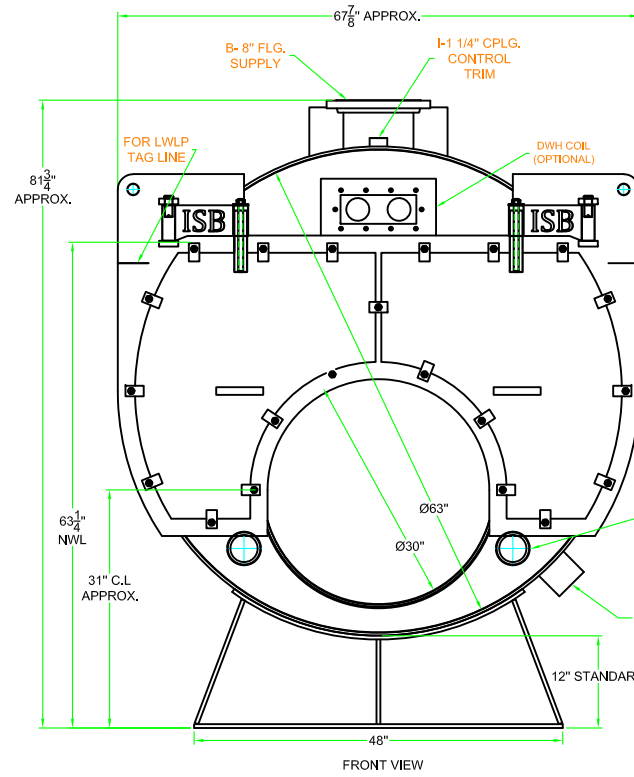

FRONT VIEW

DRAWN BY MJA	9/11/2023
CHECK BY THOMAS FRANCUCCO	9/11/2023
QUALITY CONTROL THOMAS FRANCUCCO	9/11/2023

INDUSTRIAL STEAM BOILER CORPORATION
70 LAMBERT AVE, COPIAGUE, NY 11726
Ph: 1-718-665-0888

150 HP 3 PASS (15 PSI STEAM)
FRONT, SIDE, REAR & TOP VIEW

PROJECT:	SIZE B	PROJECT NO	DWG NO. ISB3L-150SD	REV 0
	SCALE 1:25	SHEET #1