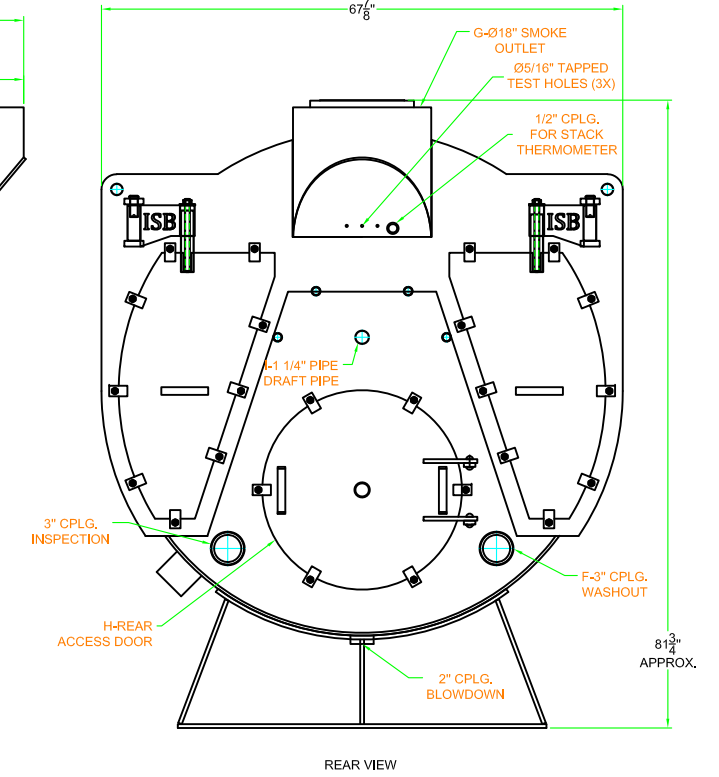

REAR VIEW

DRAWN BY MJA	9/11/2023
CHECK BY THOMAS FRANCUCCO	9/11/2023
QUALITY CONTROL THOMAS FRANCUCCO	9/11/2023

INDUSTRIAL STEAM BOILER CORPORATION
70 LAMBERT AVE, COPIAGUE, NY 11726
Ph: 1-718-665-0888

150 HP 3 PASS (15 PSI STEAM)
FRONT, SIDE, REAR & TOP VIEW

PROJECT:	SIZE B	PROJECT NO	DWG NO. ISB3L-150SD	REV 0
	SCALE 1:25	SHEET #1