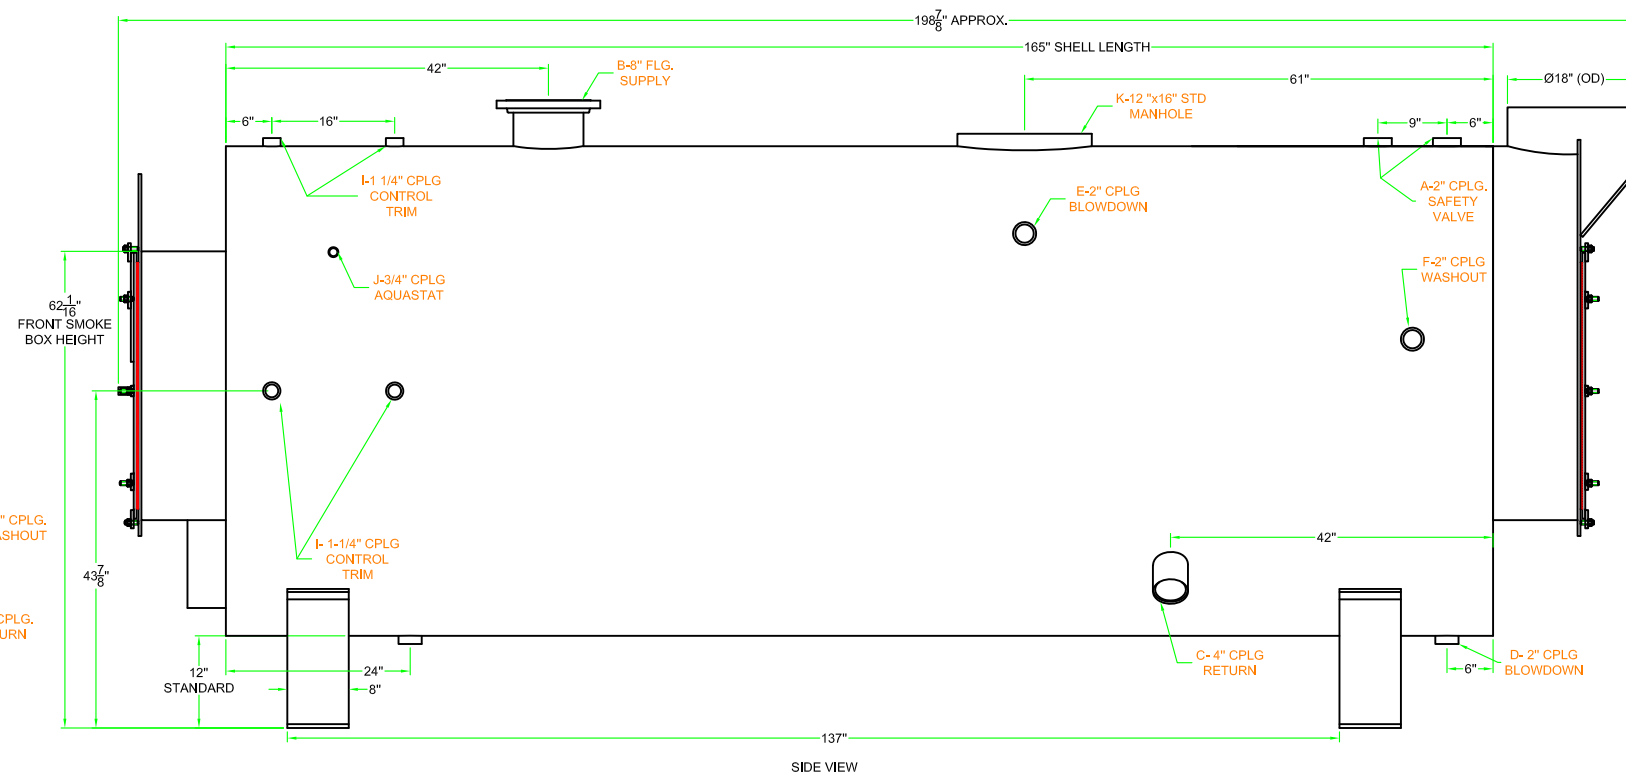

TOP VIEW

SIDE VIEW