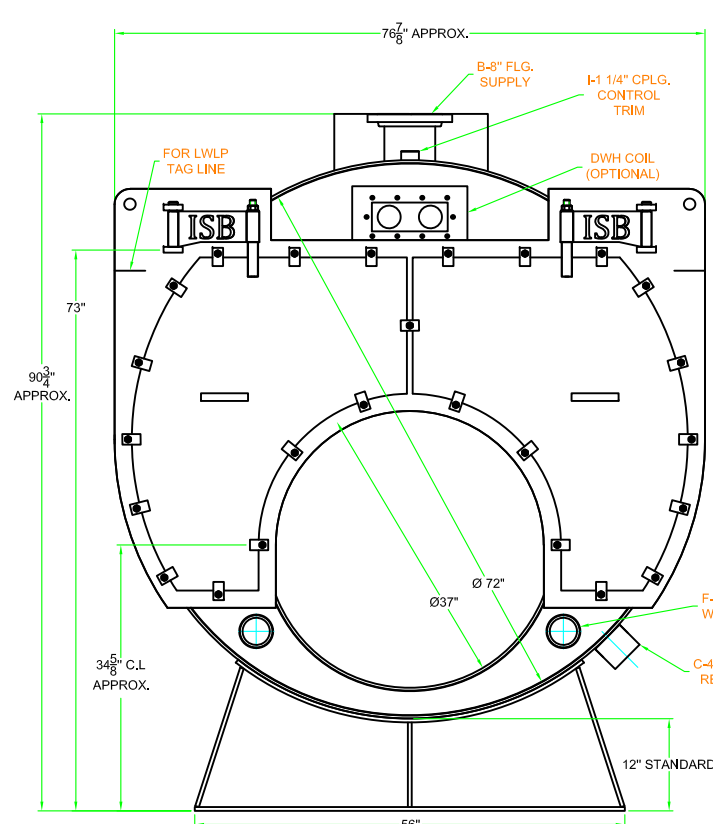

TOP VIEW

FRONT VIEW

SIDE VIEW

REAR VIEW

DRAWN BY <b>MJA</b>	09-11-2023	<b>INDUSTRIAL STEAM BOILER CORPORATION</b> 70 LAMBERT AVE, COPIAGUE, NY 11726 Ph: 1-718-665-0888		
CHECK BY THOMAS FRANCUCCIO	09-11-2023			
QUALITY CONTROL THOMAS FRANCUCCIO	09-11-2023			
THIS DOCUMENT CONTAINS CONFIDENTIAL INFORMATION WHICH IS THE PROPERTY OF INDUSTRIAL STEAM BOILER CORP. THIS DOCUMENT MAY NOT BE REPRODUCED, TRANSFERRED OR USED, OR ITS CONTENTS DISCLOSED, WITHOUT THE WRITTEN PERMISSION OF THE OWNER.		<b>200 HP 3 PASS (15 PSI STEAM)</b> FRONT, SIDE, REAR & TOP VIEW		
SIZE B	PROJECT NO	DWG NO. ISB3L-200SD	REV 0	
SCALE 1:25	SHEET #1			