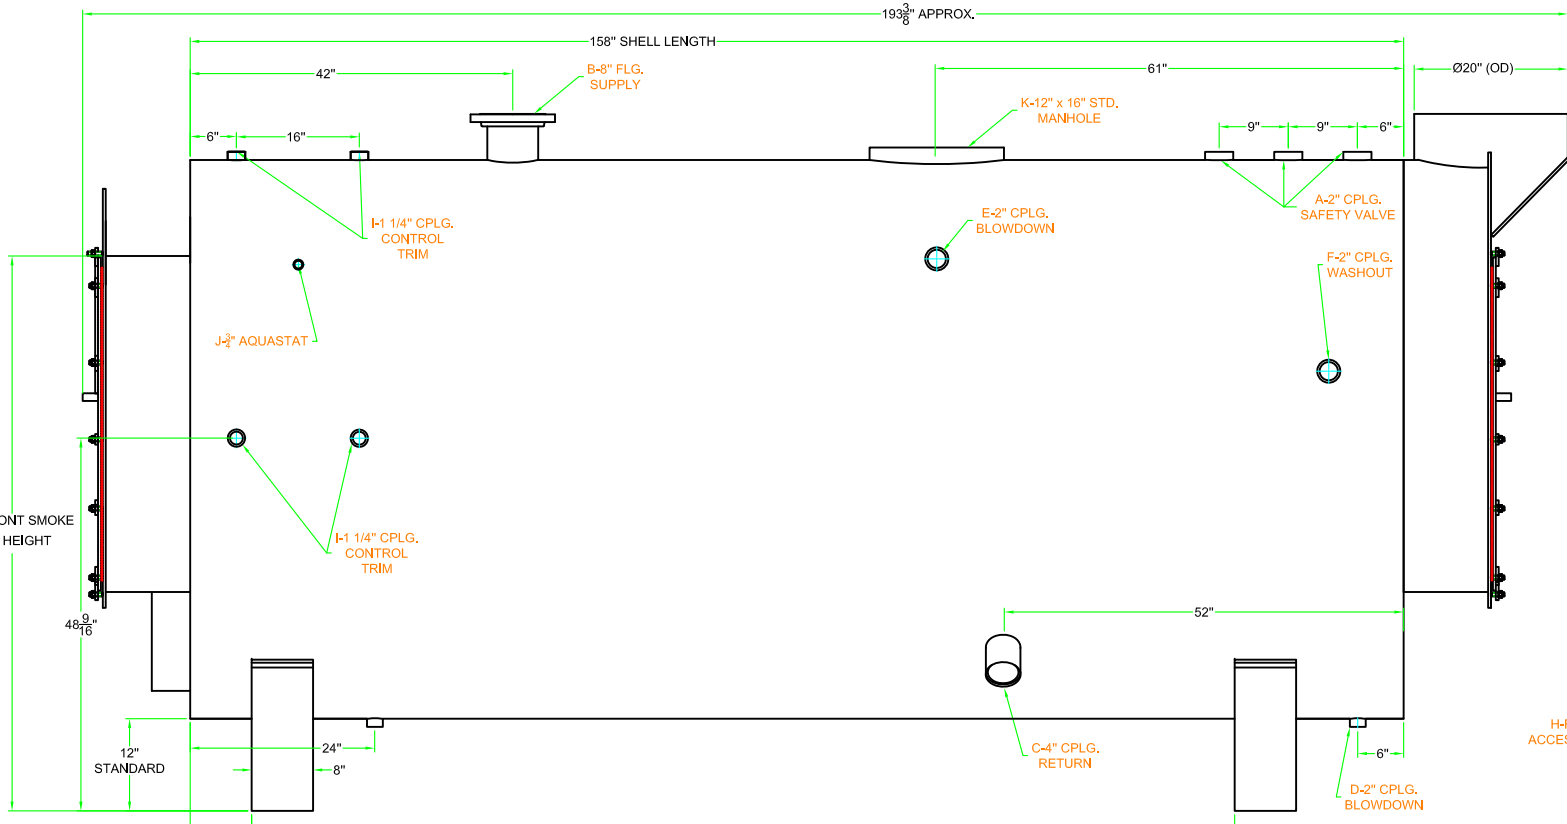

TOP VIEW

FRONT VIEW

SIDE VIEW

REAR VIEW

DRAWN BY <b>MJA</b>	09-11-2023	<b>INDUSTRIAL STEAM BOILER CORPORATION</b> 70 LAMBERT AVE, COPIAGUE, NY 11726 Ph: 1-718-665-0888		
CHECK BY THOMAS FRANCUCCIO	09-11-2023			
QUALITY CONTROL THOMAS FRANCUCCIO	09-11-2023			
THIS DOCUMENT CONTAINS CONFIDENTIAL INFORMATION WHICH IS THE PROPERTY OF INDUSTRIAL STEAM BOILER CORP. THIS DOCUMENT MAY NOT BE REPRODUCED, TRANSFERRED OR USED, OR ITS CONTENTS DISCLOSED, WITHOUT THE WRITTEN PERMISSION OF THE OWNER.		<b>200 HP 3 PASS (15 PSI STEAM)</b> FRONT, SIDE, REAR & TOP VIEW		
SIZE B	PROJECT NO	DWG NO. ISB3L-200SD	REV 0	
SCALE 1:25	SHEET #1			