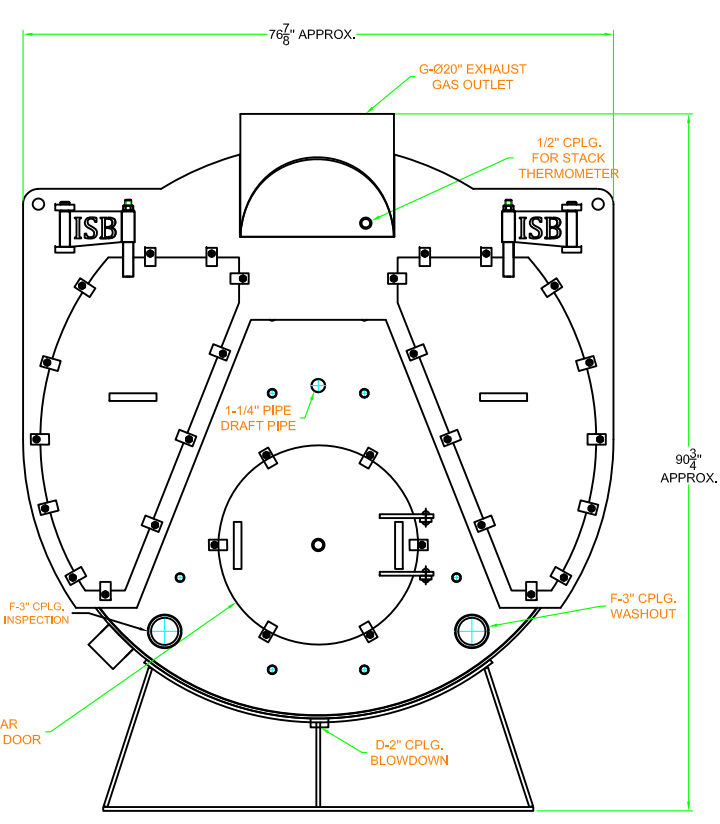

TOP VIEW

FRONT VIEW

SIDE VIEW

REAR VIEW

DRAWN BY <b>MJA</b>	09-11-2023	<b>INDUSTRIAL STEAM BOILER CORPORATION</b> 70 LAMBERT AVE, COPIAGUE, NY 11726 Ph: 1-718-665-0888		
CHECK BY THOMAS FRANCUCCIO	09-11-2023			
QUALITY CONTROL THOMAS FRANCUCCIO	09-11-2023			
THIS DOCUMENT CONTAINS CONFIDENTIAL INFORMATION WHICH IS THE PROPERTY OF INDUSTRIAL STEAM BOILER CORP. THIS DOCUMENT MAY NOT BE REPRODUCED, TRANSFERRED OR USED, OR ITS CONTENTS DISCLOSED, WITHOUT THE WRITTEN PERMISSION OF THE OWNER.		<b>200 HP 3 PASS (15 PSI STEAM)</b> FRONT, SIDE, REAR & TOP VIEW		
SIZE B	PROJECT NO	DWG NO. ISB3L-200SD	REV 0	
SCALE 1:25	SHEET #1			