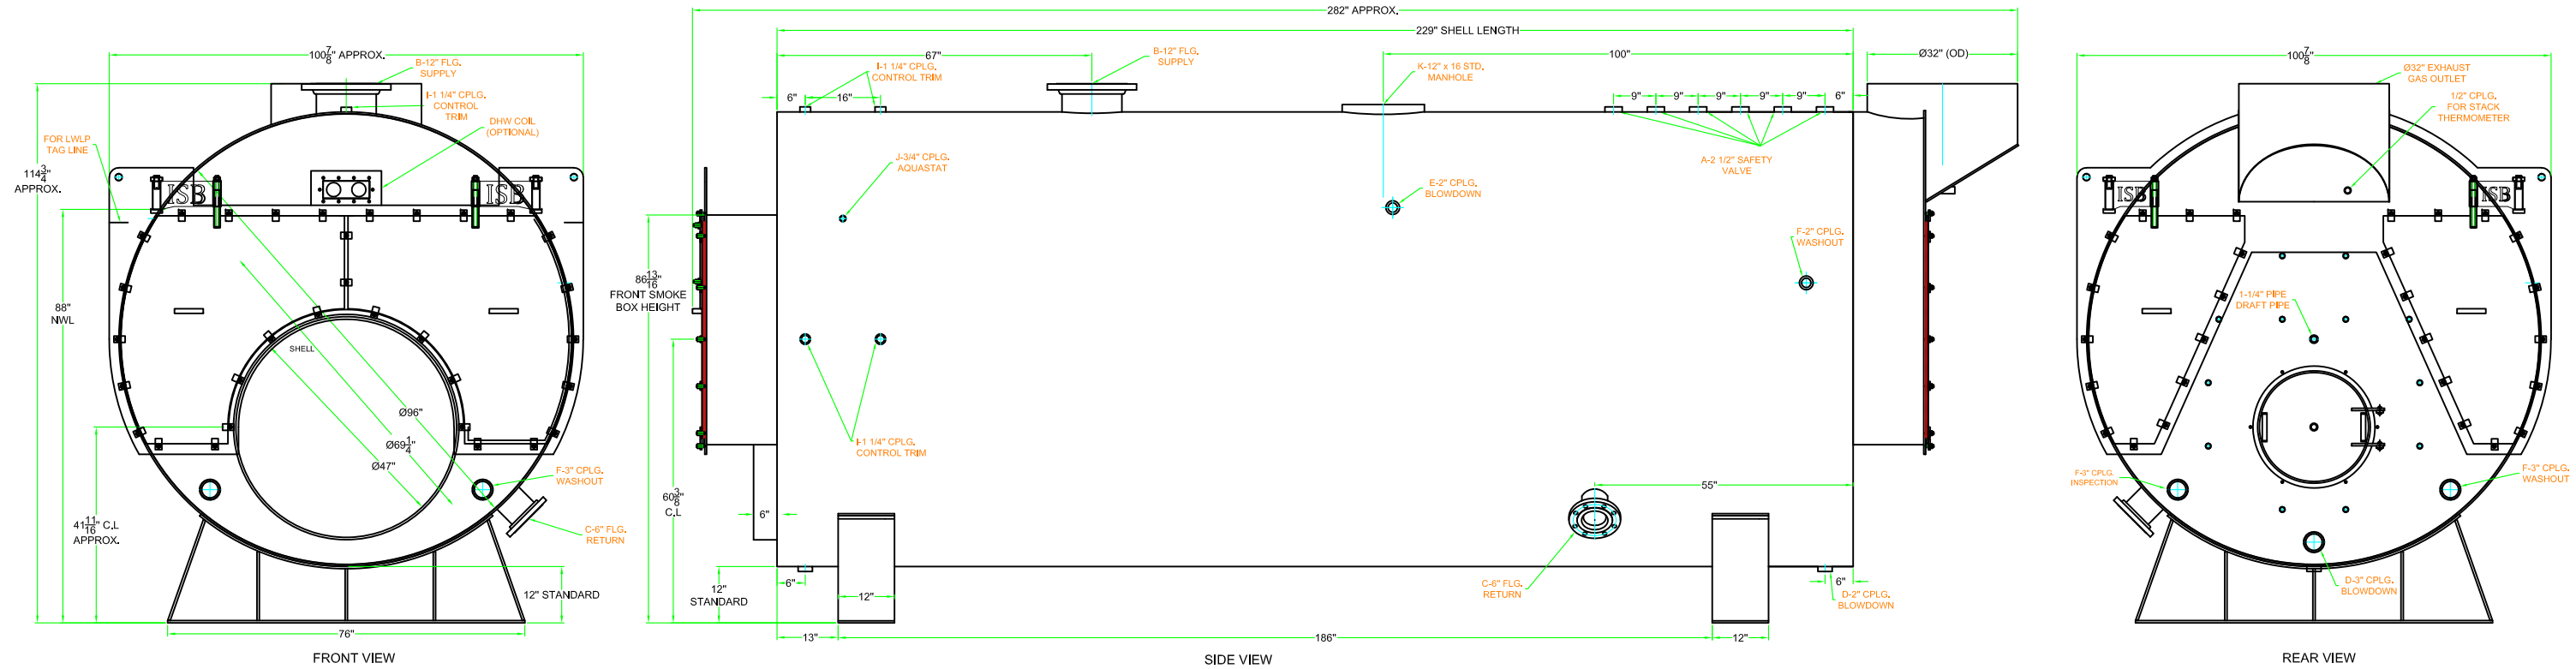

TOP VIEW

FRONT VIEW

SIDE VIEW

REAR VIEW

DRAWN BY MJA	11/3/2023
CHECK BY THOMAS FRANCUCCO	11/3/2023
QUALITY CONTROL THOMAS FRANCUCCO	11/3/2023

INDUSTRIAL STEAM BOILER CORPORATION
70 LAMBERT AVE, COPIAGUE, NY 11726
Ph: 1-718-665-0888

500 HP 3 PASS (15 PSI STEAM)
FRONT, SIDE, REAR & TOP VIEW

PROJECT:	SIZE B	PROJECT NO	DWG NO. ISB3L-500SD	REV 0
	SCALE 1:35	SHEET #1