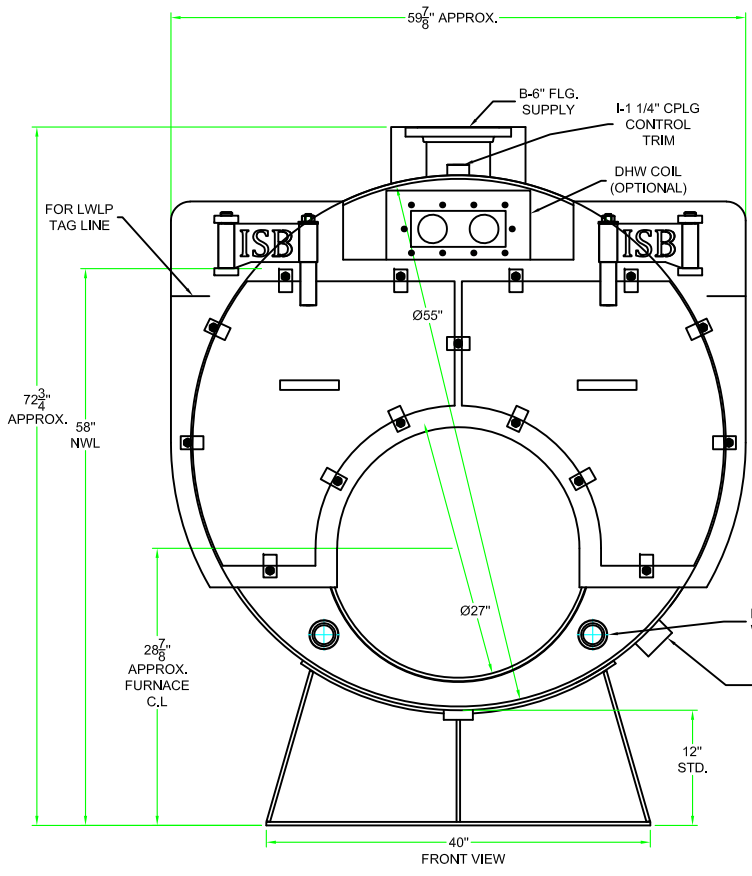

FRONT VIEW

DRAWN BY MJA	9/13/2023
CHECK BY THOMAS FRANCUCCO	9/13/2023
QUALITY CONTROL THOMAS FRANCUCCO	9/13/2023

INDUSTRIAL STEAM BOILER CORPORATION
70 LAMBERT AVE, COPIAGUE, NY 11726
Ph: 1-718-665-0888

70 HP 3 PASS (15 PSI STEAM)
FRONT, SIDE, REAR & TOP VIEW

PROJECT	SIZE B	SERIAL NO	DWG NO. ISB3L-70SD	REV 0
	SCALE 1:20	SHEET #1