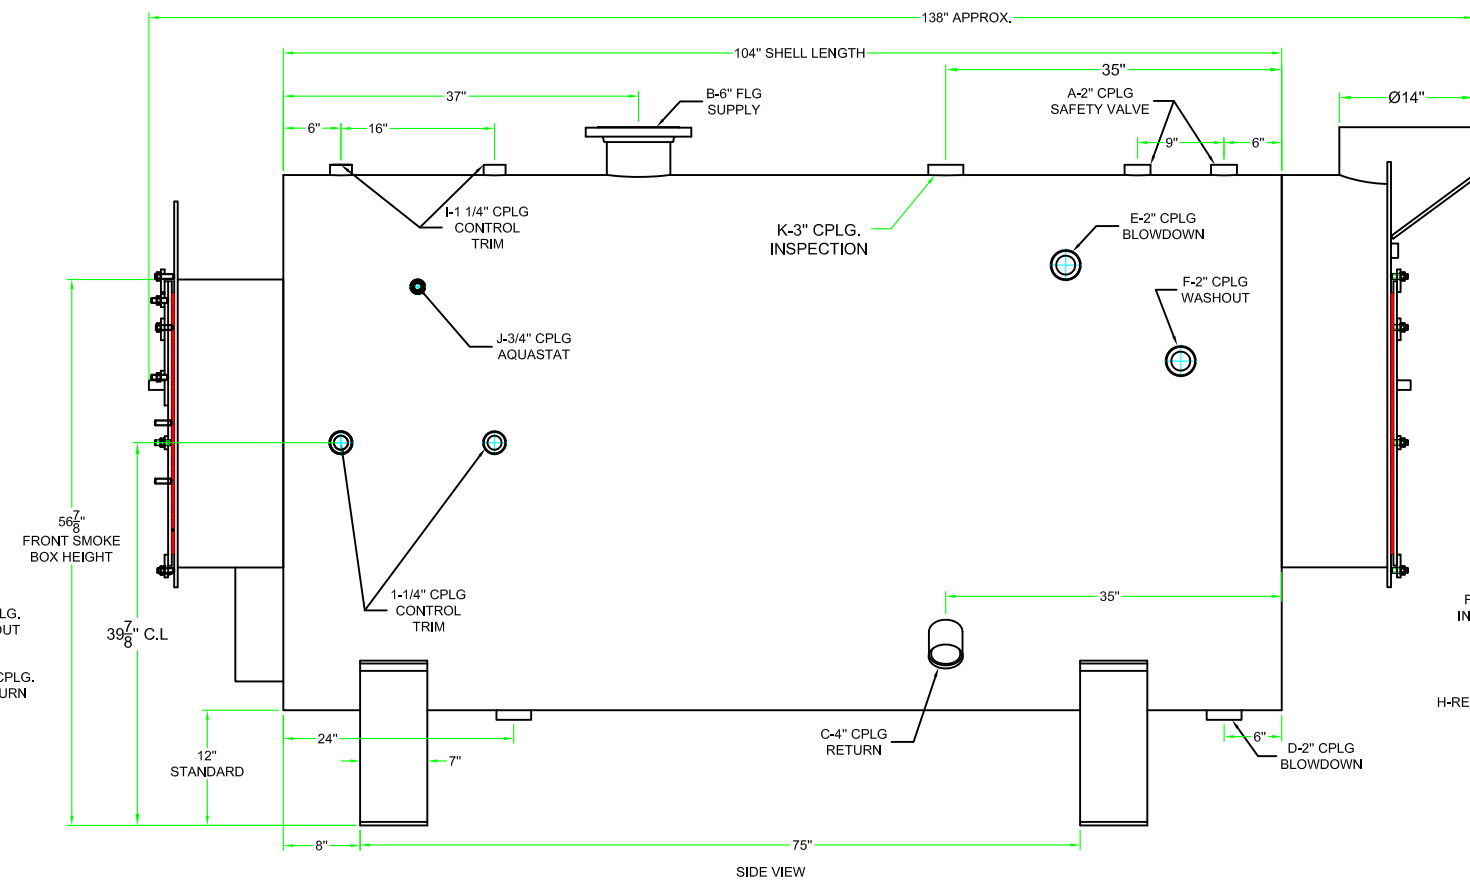

SIDE VIEW

DRAWN BY MJA	9/13/2023
CHECK BY THOMAS FRANCUCCO	9/13/2023
QUALITY CONTROL THOMAS FRANCUCCO	9/13/2023

INDUSTRIAL STEAM BOILER CORPORATION
70 LAMBERT AVE, COPIAGUE, NY 11726
Ph: 1-718-665-0888

70 HP 3 PASS (15 PSI STEAM)
FRONT, SIDE, REAR & TOP VIEW

PROJECT	SIZE B	SERIAL NO	DWG NO. ISB3L-70SD	REV 0
	SCALE 1:20	SHEET #1