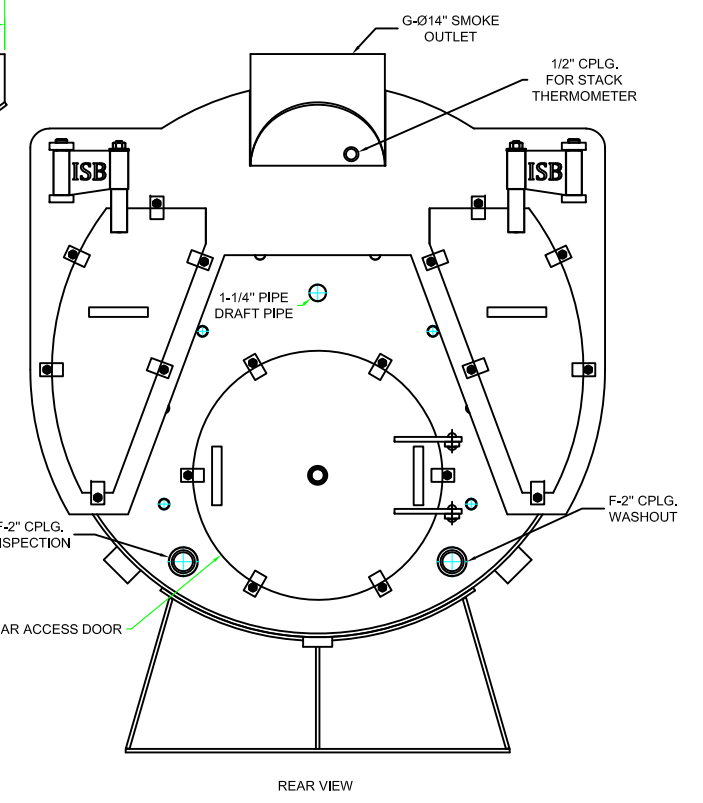

REAR VIEW

DRAWN BY MJA	9/13/2023
CHECK BY THOMAS FRANCUCCO	9/13/2023
QUALITY CONTROL THOMAS FRANCUCCO	9/13/2023

INDUSTRIAL STEAM BOILER CORPORATION
70 LAMBERT AVE, COPIAGUE, NY 11726
Ph: 1-718-665-0888

70 HP 3 PASS (15 PSI STEAM)
FRONT, SIDE, REAR & TOP VIEW

PROJECT	SIZE B	SERIAL NO	DWG NO. ISB3L-70SD	REV 0
	SCALE 1:20	SHEET #1