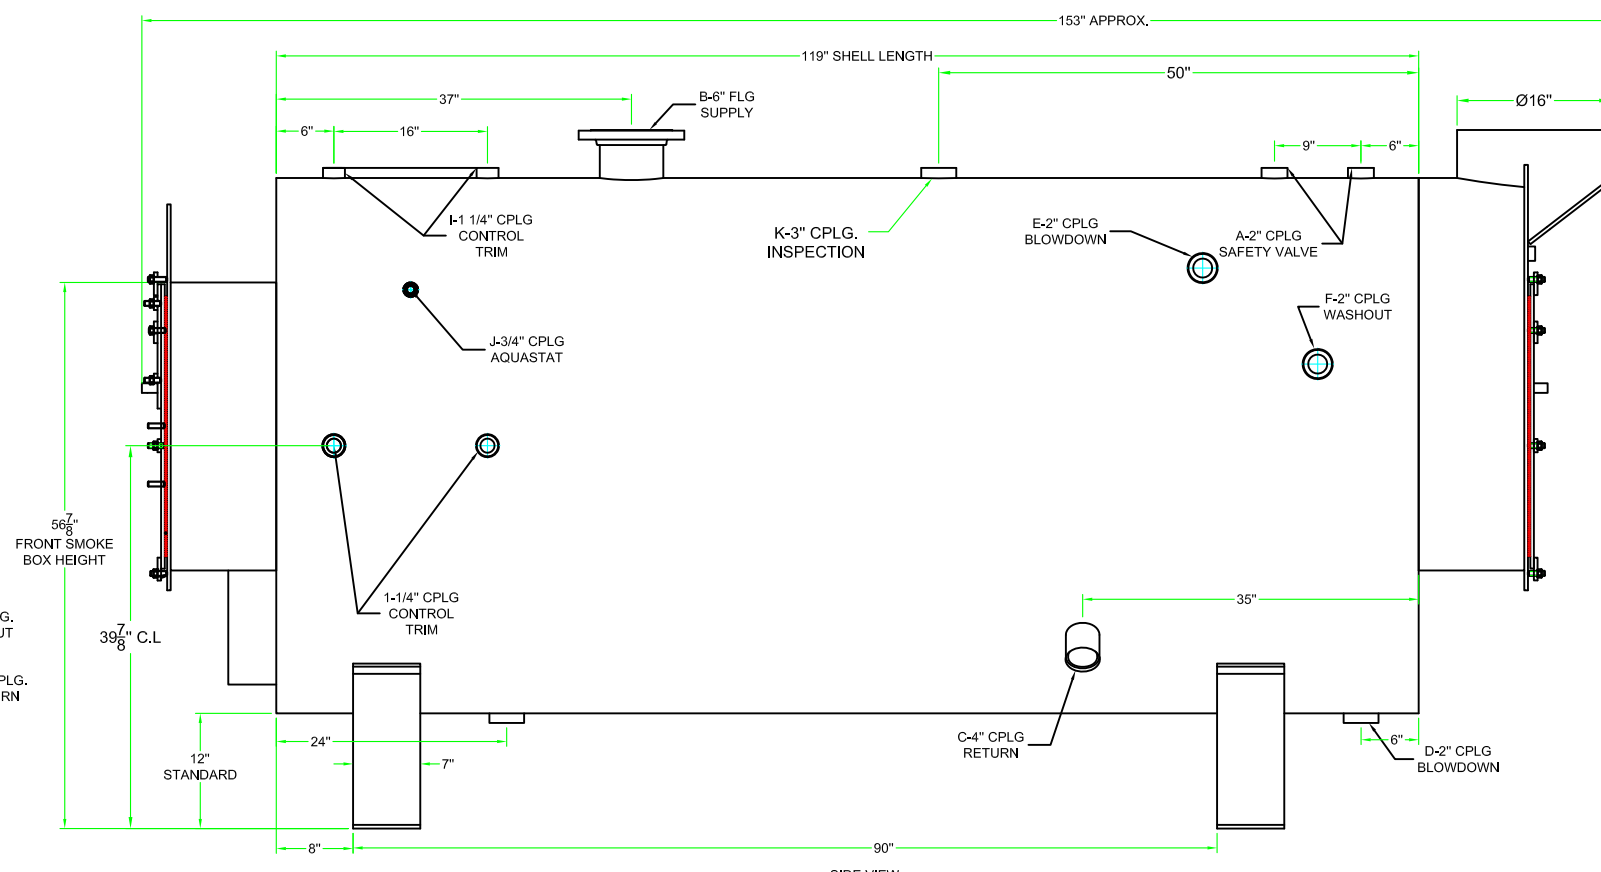

SIDE VIEW

DRAWN BY MJA	9/13/2023
CHECK BY THOMAS FRANCUCCO	9/13/2023
QUALITY CONTROL THOMAS FRANCUCCO	9/13/2023

INDUSTRIAL STEAM BOILER CORPORATION
70 LAMBERT AVE, COPIAGUE, NY 11726
Ph: 1-718-665-0888

80 HP 3 PASS (15 PSI STEAM)
FRONT, SIDE, REAR & TOP VIEW

PROJECT	SIZE B	SERIAL NO	DWG NO. ISB3L-80SD	REV 0
	SCALE 1:20	SHEET #1