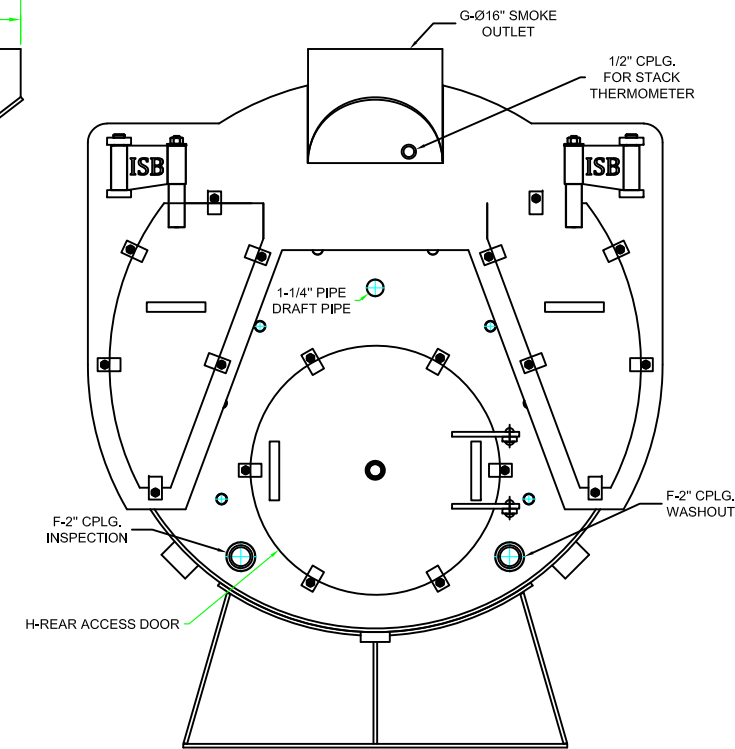

REAR VIEW

DRAWN BY MJA	9/13/2023
CHECK BY THOMAS FRANCUCCO	9/13/2023
QUALITY CONTROL THOMAS FRANCUCCO	9/13/2023

INDUSTRIAL STEAM BOILER CORPORATION
70 LAMBERT AVE, COPIAGUE, NY 11726
Ph: 1-718-665-0888

80 HP 3 PASS (15 PSI STEAM)
FRONT, SIDE, REAR & TOP VIEW

PROJECT	SIZE B	SERIAL NO	DWG NO. ISB3L-80SD	REV 0
	SCALE 1:20	SHEET #1