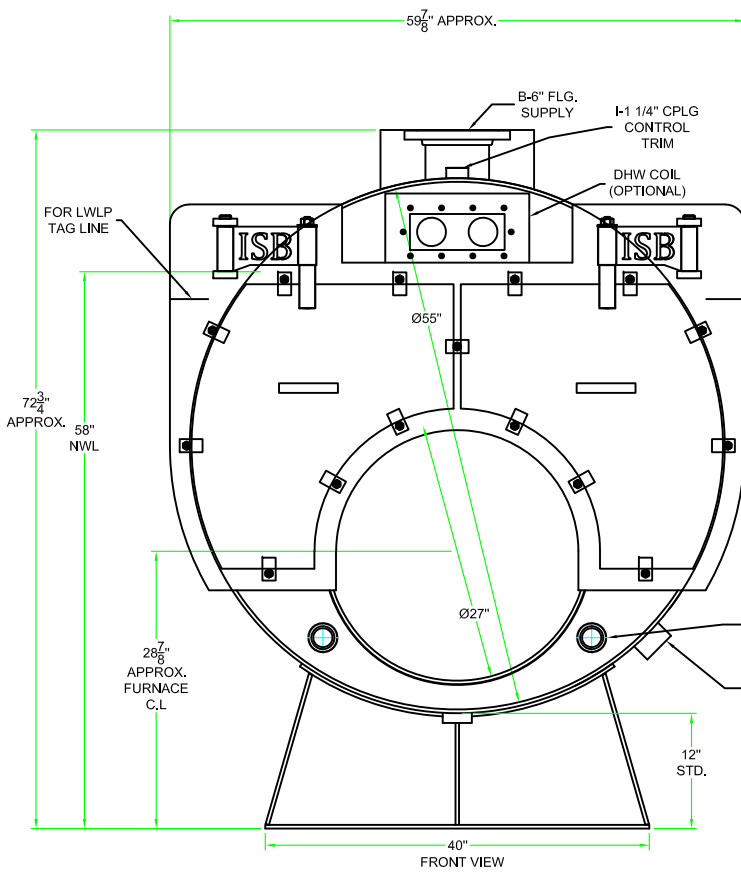

FRONT VIEW

DRAWN BY MJA	9/13/2023
CHECK BY THOMAS FRANCUCCO	9/13/2023
QUALITY CONTROL THOMAS FRANCUCCO	9/13/2023

INDUSTRIAL STEAM BOILER CORPORATION
70 LAMBERT AVE, COPIAGUE, NY 11726
Ph: 1-718-665-0888

80 HP 3 PASS (15 PSI STEAM)
FRONT, SIDE, REAR & TOP VIEW

PROJECT	SIZE B	SERIAL NO	DWG NO. ISB3L-80SD	REV 0
	SCALE 1:20	SHEET #1