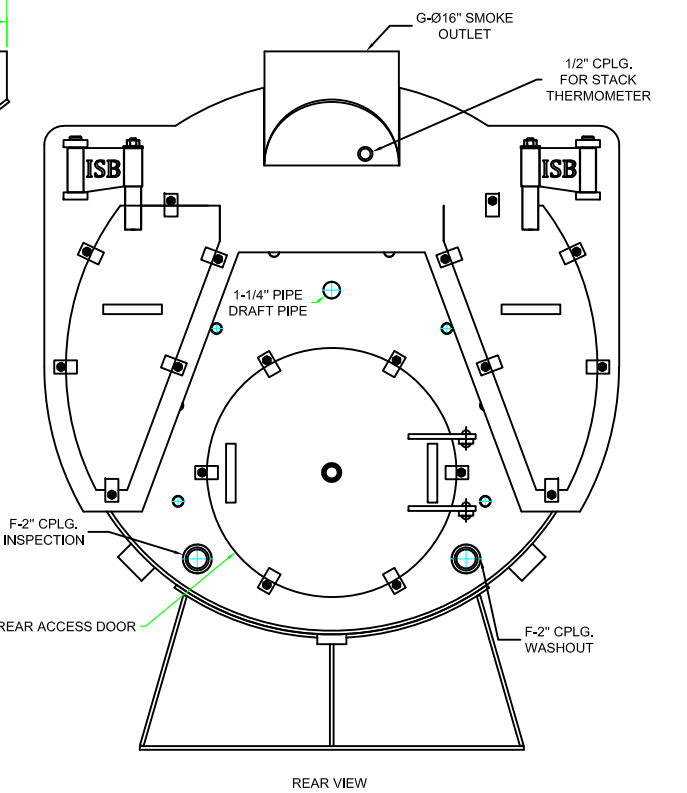

REAR VIEW

DRAWN BY MJA	9/13/2023
CHECK BY THOMAS FRANCULO	9/13/2023
QUALITY CONTROL THOMAS FRANCULO	9/13/2023

INDUSTRIAL STEAM BOILER CORPORATION
70 LAMBERT AVE, COPIAGUE, NY 11726
Ph: 1-718-665-0888

90 HP 3 PASS (15 PSI STEAM)
FRONT, SIDE, REAR & TOP VIEW

PROJECT	SIZE B	SERIAL NO	DWG NO. ISB3L-90SD	REV 0
	SCALE 1:20	SHEET #1