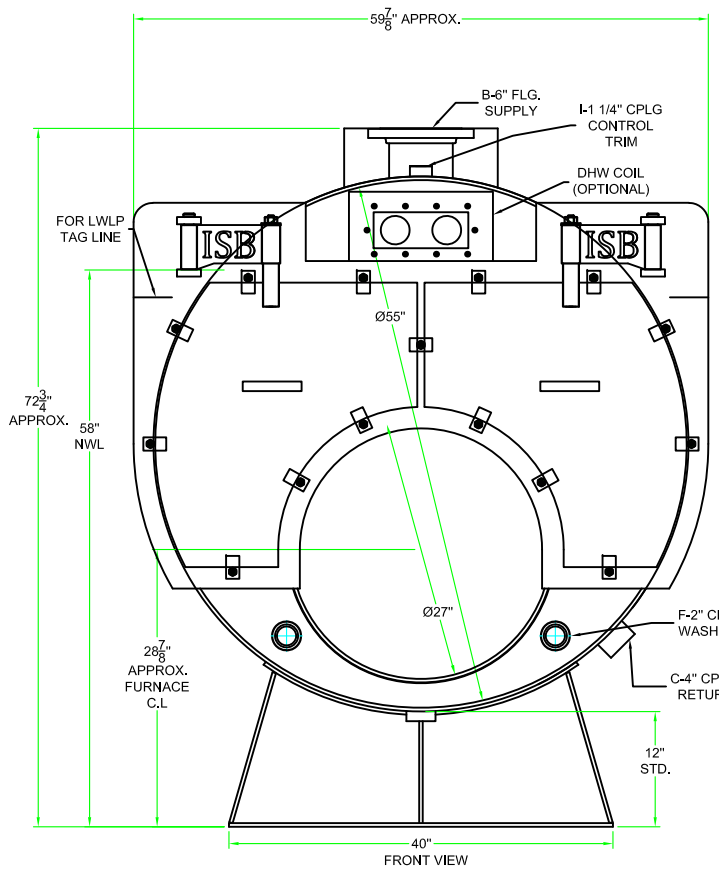

FRONT VIEW

DRAWN BY MJA	9/13/2023
CHECK BY THOMAS FRANCULO	9/13/2023
QUALITY CONTROL THOMAS FRANCULO	9/13/2023

INDUSTRIAL STEAM BOILER CORPORATION
70 LAMBERT AVE, COPIAGUE, NY 11726
Ph: 1-718-665-0888

90 HP 3 PASS (15 PSI STEAM)
FRONT, SIDE, REAR & TOP VIEW

PROJECT	SIZE B	SERIAL NO	DWG NO. ISB3L-90SD	REV 0
	SCALE 1:20	SHEET #1