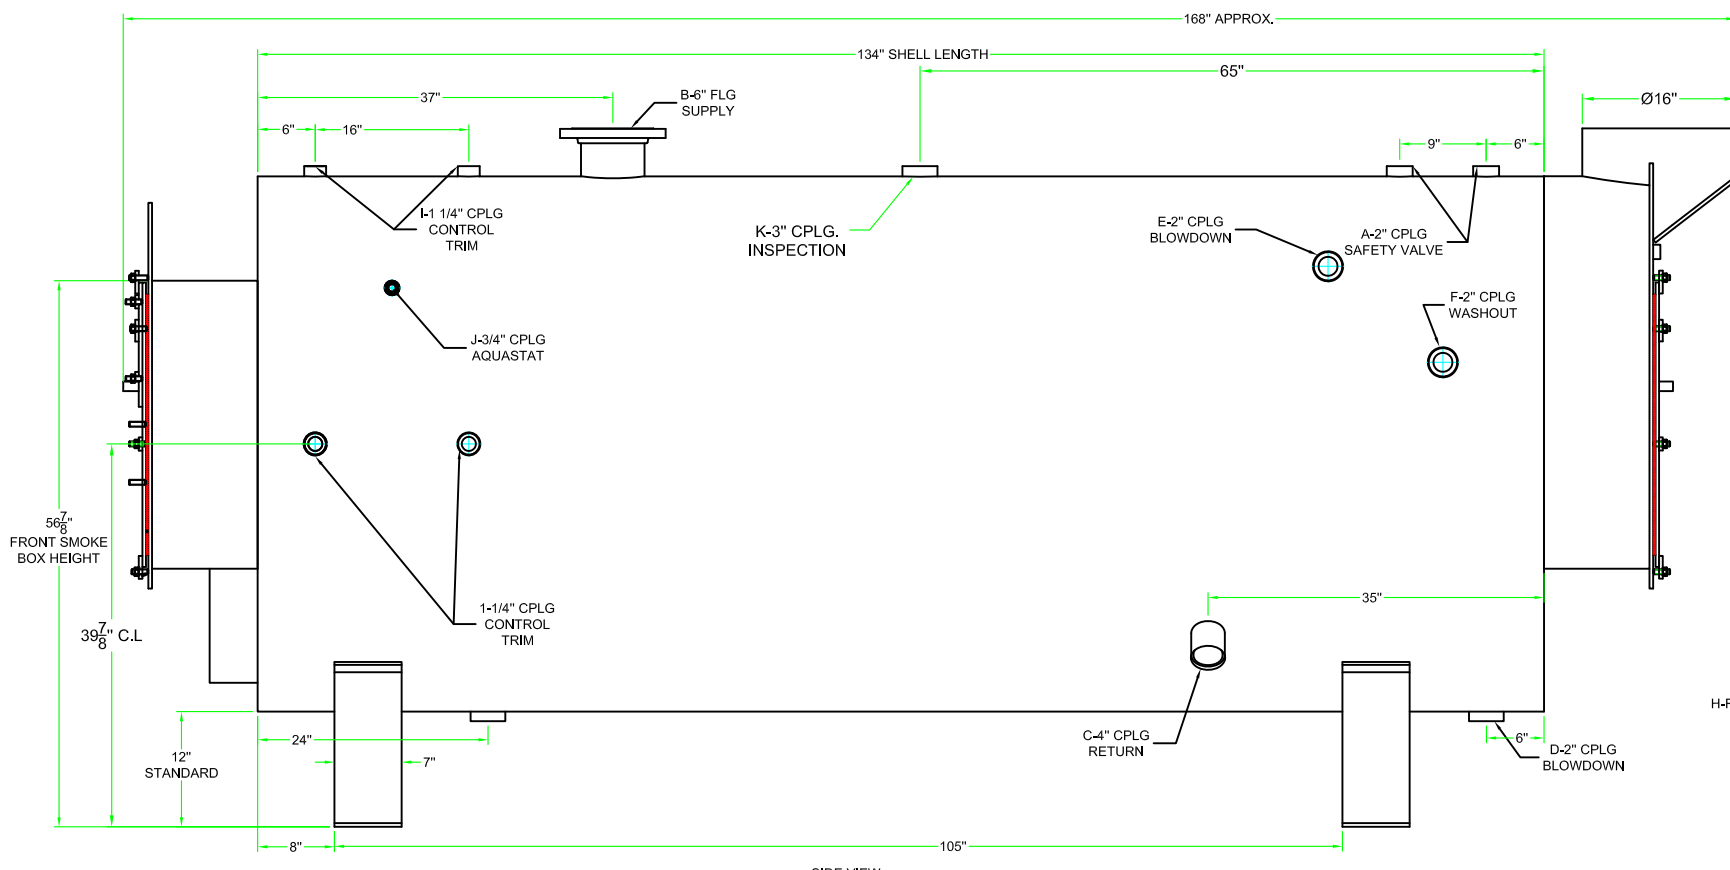

SIDE VIEW

DRAWN BY MJA	9/13/2023
CHECK BY THOMAS FRANCULO	9/13/2023
QUALITY CONTROL THOMAS FRANCULO	9/13/2023

INDUSTRIAL STEAM BOILER CORPORATION
70 LAMBERT AVE, COPIAGUE, NY 11726
Ph: 1-718-665-0888

90 HP 3 PASS (15 PSI STEAM)
FRONT, SIDE, REAR & TOP VIEW

PROJECT	SIZE B	SERIAL NO	DWG NO. ISB3L-90SD	REV 0
	SCALE 1:20	SHEET #1